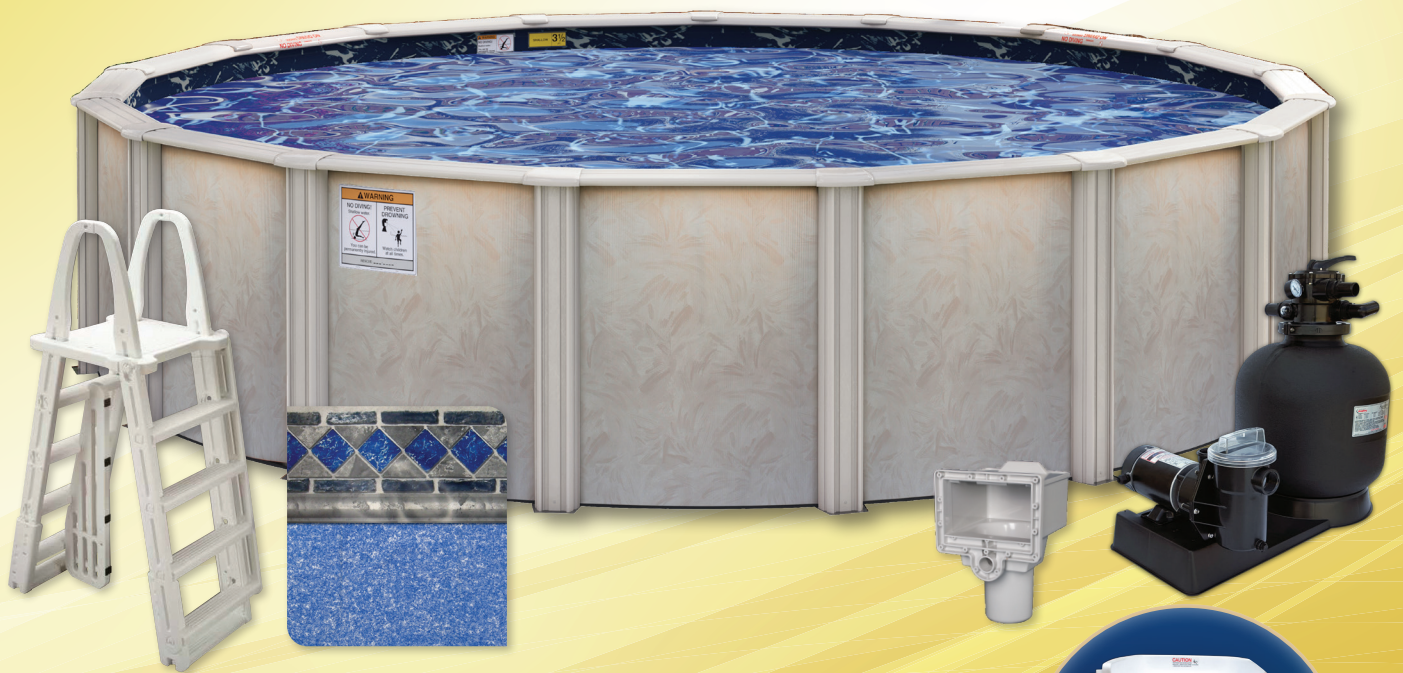

OPTIONAL IN-WALL ENTRY STEP