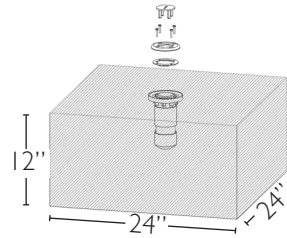

*Retrofit Umbrella Anchor Upgrade Installation Notes: Most common umbrella anchors are typically 1.5" diameter and either 6" or 4" depth. Sun shelf depth typically range from 8" – 14" depth. Confirm the depth of the sun shelf and umbrella anchor and cut support pole as required for specific application.

VINYL NEW CONSTRUCTION

PART #	DESCRIPTION
POOL TABLES	
VL-POOLTABLE-XX-C	30" Round Pool / Spa Table w/ umbrella hole w/ clear cap and 1.90 Vinyl Liner Anchor
VL-PT NO ANC-XX-C	30" Round Pool / Spa Table w/ umbrella hole w/ clear cap and No Anchor
VL-POOLTABLE-CH-XX-C	30" Round Pool / Spa Table featuring cup holders w/ umbrella hole w/ clear cap and 1.90 Vinyl Liner Anchor
VL-PT- NO ANC-CH-XX-C	30" Round Pool / Spa Table featuring cup holders w/ umbrella hole w/ clear cap and no Anchor
VL-16 TABLE-XX-C	16" Round Sun Shelf Table w/ umbrella hole w/ clear cap and 1.90 Vinyl Liner Anchor
VL-16 NOANC-XX-C	16" Round Sun Shelf Table w/ umbrella hole w/ clear cap and no Anchor

POOL SEATING	
VL-POOLSEAT-XX-C	16" Pool / Spa Seat incl. Anchor
VL-PS NOANC-XX-C	16" Pool / Spa Seat no Anchor

REPLACE THE XX IN THE PART NUMBERS TO INDICATE COLOR CODE WHEN ORDERING.

ANCHOR FOR GUNITEE POOLS
Tables and seats install in pools w/6" bronze anchor
WS-POOL-ANCHOR

MINIMUM CONCRETE POUR DIMENSIONS

ANCHOR FOR VINYL POOL LINER
Tables and seats install in vinyl liner pools
VL-ANCHOR 1.90

ANCHORS

PART #	DESCRIPTION
WS-POOL-ANCHOR	6" (1.90) Bronze Anchor w/ Cap
VL-ANCHOR 1.90	6" Vinyl Liner Anchor w/ Cap