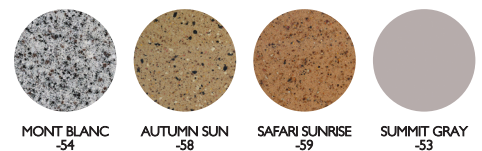

SPECIAL ORDER COLORS*

*Special Order Colors may result in longer lead times. Contact Customer Service for more information.