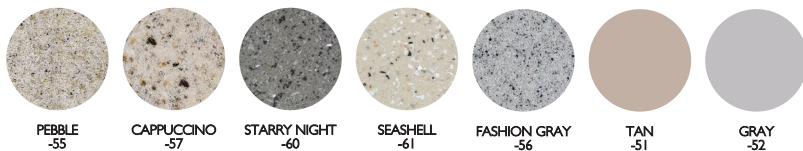

DESTINATION SERIES™ IN-POOL FURNITURE DESIGNS FROM S.R.SMITH

STANDARD COLORS