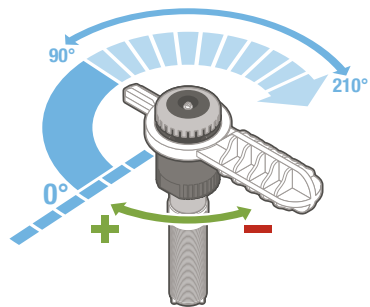

MP ROTATOR[®]

1

2

90°-210° 210°-270° 360°

MP800SR-90

MP800SR-360

MP800SR

20 mm/hr (0.8 in/hr)
1.8 m-3.5 m (6'-12')

MP815-90

MP815-210

MP815-360

MP815

20 mm/hr (0.8 in/hr)
2.5 m-4.9 m (8'-16')

MP1000-90 MP1000-210 MP1000-360

MP1000

MP2000-90 MP2000-210 MP2000-360