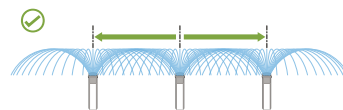

MP ROTATOR[®]

1

2

90°-210° 210°-270° 360°

MP800SR-90

MP800SR-360

MP800SR

20 mm/hr (0.8 in/hr)
1.8 m-3.5 m (6'-12')

MP815-90

MP815-210

MP815-360

MP815

20 mm/hr (0.8 in/hr)
2.5 m-4.9 m (8'-16')

MP1000-90 MP1000-210 MP1000-360

MP1000

MP2000-90 MP2000-210 MP2000-360