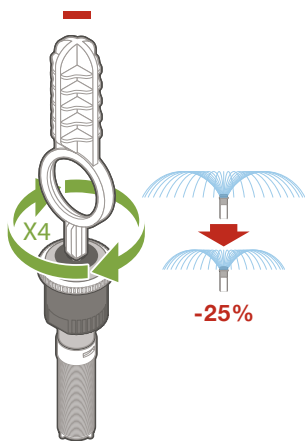

MP ROTATOR[®]

1

2

90°-210° 210°-270° 360°

MP800SR-90

MP800SR-360

MP800SR

20 mm/hr (0.8 in/hr)
1.8 m-3.5 m (6'-12')

MP815-90

MP815-210

MP815-360

MP815

20 mm/hr (0.8 in/hr)
2.5 m-4.9 m (8'-16')

MP1000-90 MP1000-210 MP1000-360

MP1000

MP2000-90 MP2000-210 MP2000-360