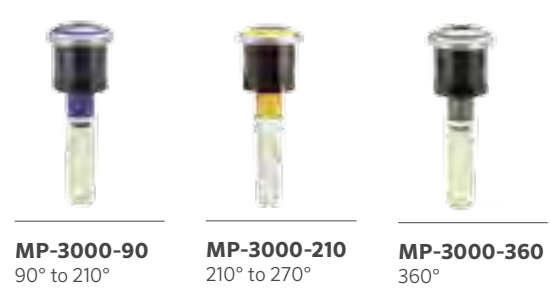

MP3000 22' to 30' radius

MP3500 31' to 35' radius