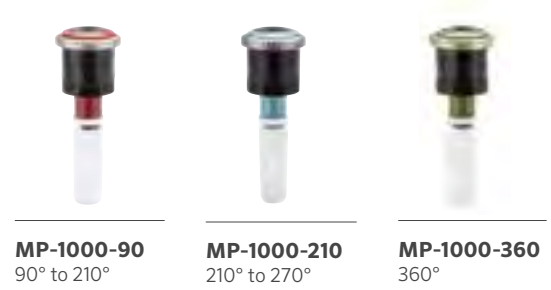

OPERATING SPECIFICATIONS

- Recommended operating pressure: 40 PSI
- Recommended filtering when operating on dirty water

OPTIONS

- Specify Pro-Spray® PRS40 pop-up for accurate pressure regulation at 40 PSI
- Adding "HT" will specify male threaded nozzles
- = *Advanced Feature descriptions on page 81*

MP ROTATOR - SPECIFICATION BUILDER: ORDER 1 + 2	
1 Model	2 Options
MP-1000-90 = 8' to 15' radius, adjustable from 90° to 210°	(blank) = No option HT = Male threaded version <i>(Not available in 3500 and 1000-210)</i>
MP-1000-210 = 8' to 15' radius, adjustable from 210° to 270°	
MP-1000-360 = 8' to 15' radius, 360°	
MP-2000-90 = 13' to 21' radius, adjustable from 90° to 210°	
MP-2000-210 = 13' to 21' radius, adjustable from 210° to 270°	
MP-2000-360 = 13' to 21' radius, 360°	
MP-3000-90 = 22' to 30' radius, adjustable from 90° to 210°	
MP-3000-210 = 22' to 30' radius, adjustable from 210° to 270°	
MP-3000-360 = 22' to 30' radius, 360°	
MP-3500-90 = 31' to 35' radius, adjustable from 90° to 210°	
MP-LCS-515 = Left corner strip, 5' x 15'	
MP-RCS-515 = Right corner strip, 5' x 15'	
MP-SS-530 = Side strip, 5' x 30'	
MP-CORNER = 8' to 15' radius, adjustable from 45° to 105°	

Examples:

MP-1000-210 = 8' to 15' radius, adjustable from 210° to 270°
PROS-06 - PRS40-CV - MP-2000-90 = 6" pop-up regulated at 40 PSI, drain check valve, with MP 2000-90.

MP1000 8' to 15' radius