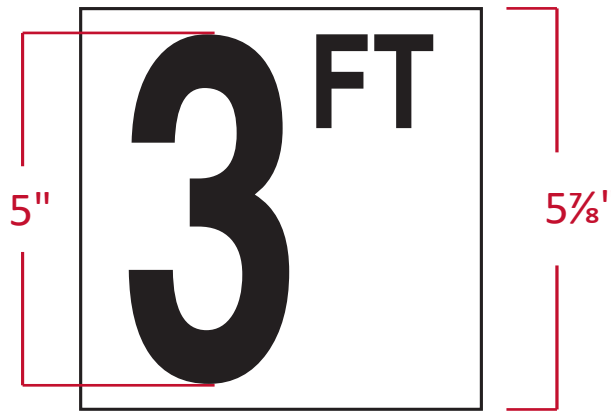

# 6" CERAMIC TILE - 5" Print

Product Size: **6"x6"**

True Size: **5 7/8" x 5 7/8"**

Thickness: **1/4"**

Print Size: **5"**

Frost Resistant?: **Yes**

Background Color: **White**

Print Color: **Black**

## Product Information

Dimensions (+ or -)

5 7/8" x 5 7/8" x 9/32"

Weight

.780 lbs

Water Absorption

<1.8% (DIN EN 99)