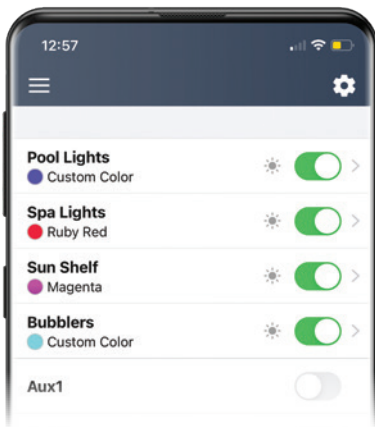

Jandy®

PLAY IN Tangerine

FUN IN Fuchsia

SPLASH IN Sapphire

RELAX IN Lavender

INFINITE WATER COLORS LED LIGHTS

OFFICIAL
POOL
EQUIPMENT
SPONSOR

ENDLESS COLORS. BRILLIANT DESIGN.

Transform your pool with endless color possibilities to fit any mood or occasion. With our innovative QuickConnect Technology, Jandy® Infinite WaterColors™ make future servicing simple to enjoy endlessly.

COLOR BY ZONE

Illuminate up to 4 areas of your pool with your choice of custom colors

CONTROL BRIGHTNESS AND DIMMING

With Infinite WaterColors you have complete control of how vibrantly your colors shine. Advanced dimming allows you to tone down lighting or boost brightness without impacting visibility.