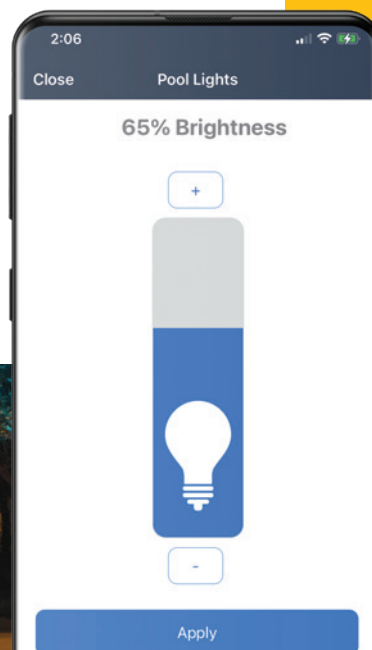

COLOR BY ZONE

Illuminate up to 4 areas of your pool with your choice of custom colors

CONTROL BRIGHTNESS AND DIMMING

With Infinite WaterColors you have complete control of how vibrantly your colors shine. Advanced dimming allows you to tone down lighting or boost brightness without impacting visibility.