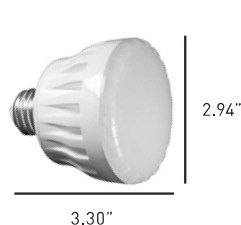

OVERALL DIMENSIONS (INCHES)

LPL-PR Series

LPL-M2 Series

SILICONE LENS GASKET

MODEL NO.	DESCRIPTION	TYPE	CTN. QTY.	CTN. WEIGHT
PureWhite-Pro LED Pool and Spa Lamp				
26041	LPL-G-P	Guardian Silicone Lens Gasket-Pool-Pentair AmerLite	1	1 lb.
26046	LPL-G-H	Guardian Silicone Lens Gasket-Pool-Hayward Astrolite™	1	1 lb.
26040	LPL-G-S	Guardian Silicone Lens Gasket-Pool-Starite Swimquip	1	1 lb.
26039	LPL-M-G-P	Guardian Silicone Lens Gasket-Spa-Pentair SpaBrite & AquaLight	1	1 lb.
26042	LPL-M-G-H	Guardian Silicone Lens Gasket-Spa-Hayward Astrolite™ II	1	1 lb.
26517	LPL-G-J	Silicone Lens Gasket for J&J Electronics/Pool Incandescent Fixture	1	1 lb.
26518	LPL-M-G-J	Silicone Lens Gasket for J&J Electronics/Spa Incandescent Fixture	1	1 lb.
PureWhite-Pro LED Pool and Spa Lamps with Guardian Gasket				
26069	LPL-PR-WHT-12	Pool	1	1 lb.