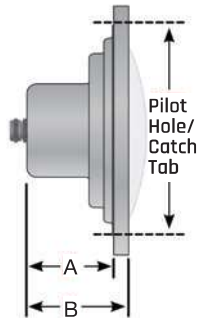

DIMENSIONS

	LPL-Fxx (Pool)	LPL-S1W (Spa)
A	3.4"	2.9"
B	3.9"	3.5"
Len Dia.	6.0"	2.9"
Faceplate Dia.	10.5"	5.7"
Pilot Hole/Catch Tab		
Standard Fixture Version	9 1/2" Center-to-Center	
SwimQuip Fixture Version*	8" Center-to-Center	

*J&J Electronic's faceplate diameter is larger than the standard SwimQuip faceplate. Ensure there is enough even surface for fixture faceplate to fit flat against pool wall.

SPECIFICATIONS

Model #	F1W	F3W	F5W	S1W
Lumens	2,400	3,900	4,500	500
Wattage	39W	58W	87W	13W
LED Color	6500K			
Equivalent	300W	500W	500W+	100W