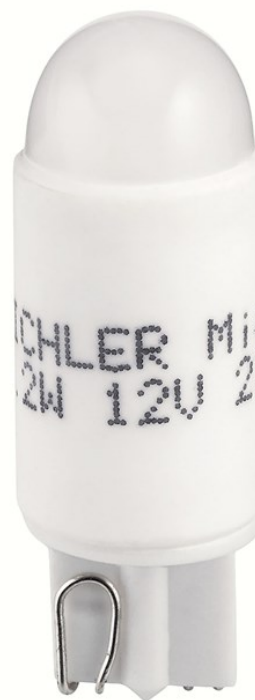

**SPECIFICATIONS**

<b>Certifications/Qualifications</b>	
	<a href="http://www.kichler.com/warranty">www.kichler.com/warranty</a>
<b>Dimensions</b>	
Height	1.50"
Length	0.50"
Width	0.50"
<b>Electrical</b>	
Operating Voltage Range	9-15 VAC
Voltage	12V
<b>Light Source</b>	
Delivered Lumens	85
Expected Life Span (Hours)	30000
Lamp Included	Integrated
Lamp Type	T5
Max or Nominal Watt	1.00
# of Bulbs/LED Modules	1
Volt-Amperes (VA)	1.20
<b>Mounting/Installation</b>	
Location Rating	UL Listed Wet
<b>Photometrics</b>	
Beam Angle Options	180.00
Color Rendering Index	80
Delivered Efficacy (Lumens/Watt)	85
Kelvin Temperature	3000K
<b>FIXTURE ATTRIBUTES</b>	
<b>Housing</b>	
Primary Material	CERAMIC
<b>Product/Ordering Information</b>	
SKU	18199
Finish	White
UPC	783927532518
<b>Finish Options</b>	

White

**ALSO IN THIS FAMILY**