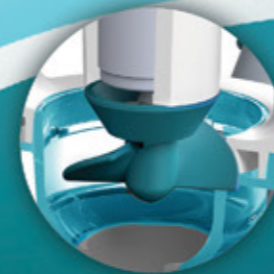

# Telsa® PWRBLADE™ 20

Large Volume  
Rechargeable Pool Vacuum

**Unrestricted Water Flow**  
Patented technology for increased suction.

Recommended for pools up to 4.6m/15ft  
Ideal for small pools and shallow areas

Max. Depth **3M / 9.8FT**  
Charging Time **5-6HOURS**  
Battery **2000mAh**  
Voltage **3.7v**

Include 5 x 40cm aluminum  
pole with assembled length  
1.8m / 6ft

Includes  
1 filter bag :  
W25 x H35 cm

### Unique

Works in shallow water  
Able to clean pool steps  
and water features

- LED charging light

- Magnetic switch  
ensures **absolute  
sealing**

- **Spring loading handle**  
maintains pool surface  
contact