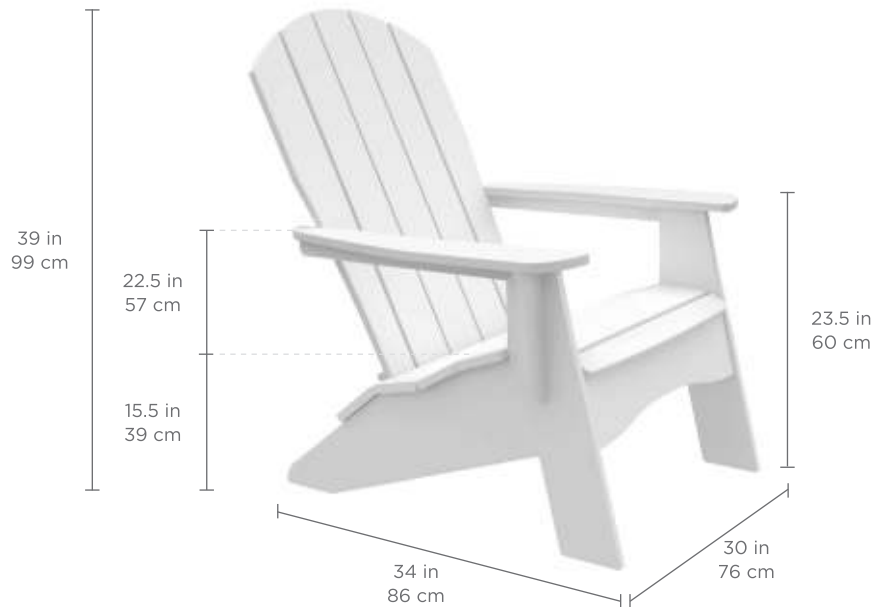

LEGACY

ADIRONDACK

FEATURES

- Perfect for residential or commercial settings
- Designed for on-deck use
- Crafted from extruded, high density polyethylene
- Withstands outdoor environment without swelling, splintering, fading, or warping
- UV stable, moisture and mildew resistant
- Stainless steel hardware
- Minimal assembly required
- Available in multiple colors

SPECIFICATIONS

Overall Width: 30 in | 76 cm
Overall Depth: 34 in | 86 cm
Overall Height: 39 in | 99 cm

Seat Height: 15.5 in | 39 cm
Arm Rest Front Height: 23.5 in | 60 cm
Arm Rest Back Height: 22.5 in | 57 cm
Weight: 52 lbs | 24 kg