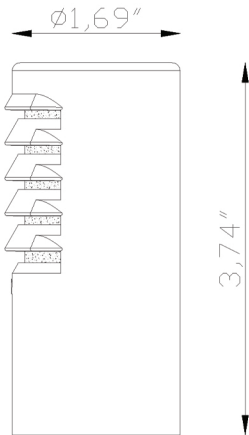

LAB-090

Brass Micro
Path Light Bollard Cap Cover, 100° Louvered
Micro Accessory Packages

SPECIFICATIONS

Fixture Type	Fixture Components	Fixture Material	Fixture Style
L (Lumien)	A (Accessory)	B (Brass)	090 (Brass Micro Path Light Bollard Cap Cover, 100° Louvered)

Construction: Brass
Finish: Antique Brush
Light Source: Ordered Separately
This fixture utilizes our Quick Connect module (Sold Separately)

APPLICATION

Environment: Wet, Damp or Dry Area approved.

ACCESSORIES