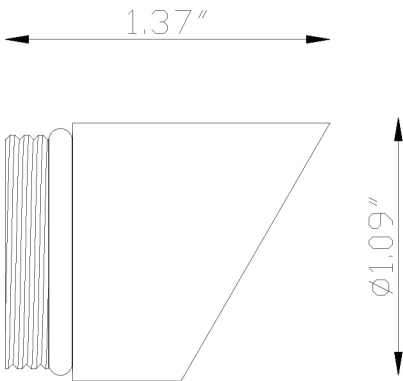

LAB-118

Nano, Shroud,
60 Degree Uplight Shroud Only
Nano Accessory Packages

SPECIFICATIONS

Fixture Type	Fixture Components	Fixture Material	Fixture Style
L (Lumien)	A (Accessory)	B (Brass)	118 (Nano, Shroud, 60 Degree Uplight Shroud)