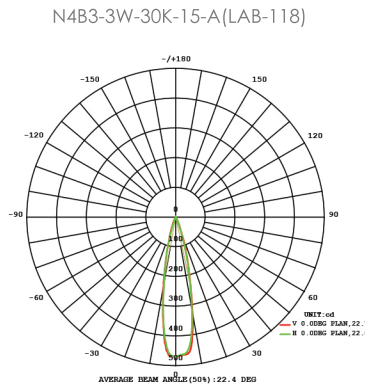

LAB-118

Nano, Shroud,
60 Degree Uplight Shroud Only
Nano Accessory Packages

SPECIFICATIONS

Fixture Type	Fixture Components	Fixture Material	Fixture Style
L (Lumien)	A (Accessory)	B (Brass)	118 (Nano, Shroud, 60 Degree Uplight Shroud)