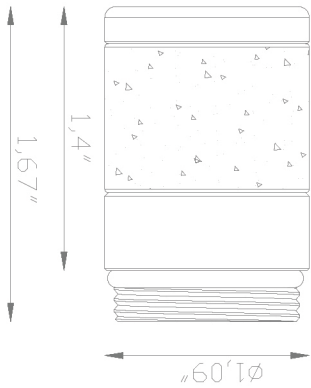

LAB-126

Brass Nano Path Light Bollard Component, 360° Frosted with Brass Topper Nano Accessory Packages

SPECIFICATIONS

Fixture Type	Fixture Components	Fixture Material	Fixture Style
L (Lumien)	A (Accessory)	B (Brass)	126 (Brass Nano Path Light Bollard Component, 360° Frosted with Brass Topper)

Construction: Brass
 Finish: Antique Brush
 Light Source: Ordered Separately
 This fixture utilizes our Quick Connect module (Sold Separately)

APPLICATION

Environment: Wet, Damp or Dry Area approved.

ACCESSORIES