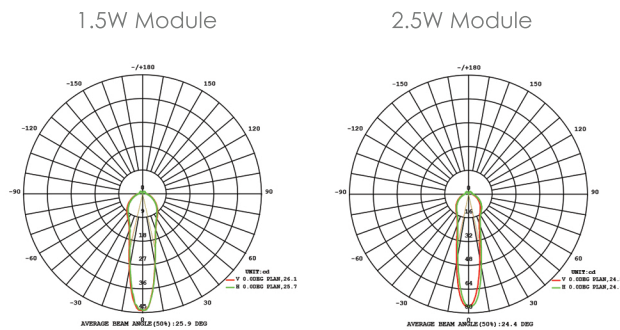

## SPECIFICATIONS

Fixture Type	Fixture Components	Fixture Material	Fixture Style
L (Lumien)	A (Accessory)	G (Glass)	003 (Nano, 6" Glass Rod, Frosted)

Construction: Brass  
Finish: Antique Brush  
Light Source: Ordered Separately  
This fixture utilizes our Quick Connect module (Sold Separately)