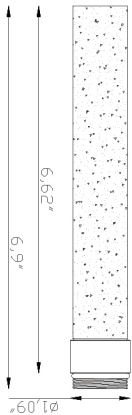

# LAG-003

Nano,  
6" Glass Rod, Frosted  
Nano Accessory Packages

## SPECIFICATIONS

Fixture Type	Fixture Components	Fixture Material	Fixture Style
L (Lumien)	A (Accessory)	G (Glass)	003 (Nano, 6" Glass Rod, Frosted)

Construction: Brass  
Finish: Antique Brush  
Light Source: Ordered Separately  
This fixture utilizes our Quick Connect module (Sold Separately)