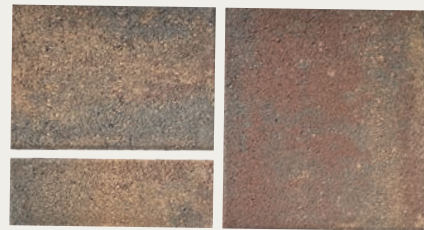

3 Piece Combo
Urban Top
Tropicana Color Blend