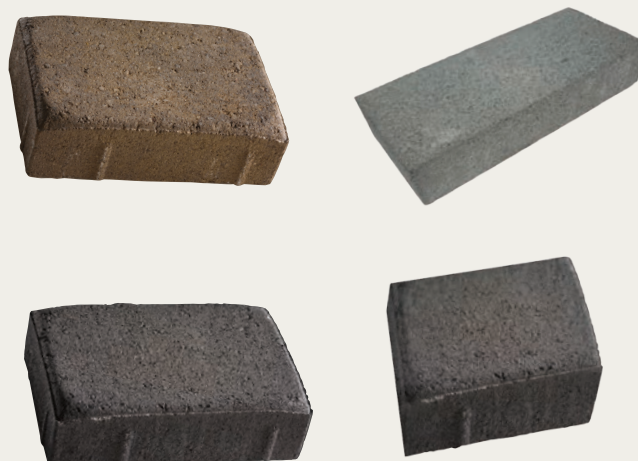

Las Vegas
Paver

Manufactured
in Las Vegas

Multiple paver styles and color mixes
for our varied Nevada architectures.

see more at LasVegasPaver.com

Available Colors

Tuscan

Tropicana

Stardust

available in all color blends

and black in Traditional

& Urban only

Combo Top Surface Options

3 Piece Combo
Traditional Top
Tropicana Color Blend

3 Piece Combo
Urban Top
Stardust Color Blend

3 Piece Combo
Rugged Top
Sahara Color Blend

Traditional Pavers

Traditional Pavers are available to order as single sizes

Sizes:

5½ x 8¼ Inches "6x9"

5½ x 5½ Inches "6x6"

2¾ x 5½ Inches "3x6"

45mm or 60mm

Available in 8 color blends

Available also in Black

45mm or 60mm

Specialty Pavers

Coping

Sizes:

4 x 12 inches x 60mm bullnose edge
6 x 14 inches x 60mm flat edge
or bullnose

Available in 8 Color Blends and Black

Pool Edge Coping