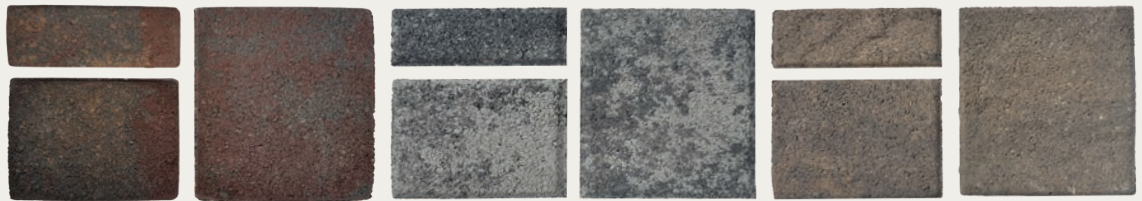

Las Vegas
Paver

Manufactured
in Las Vegas

Multiple paver styles and color mixes
for our varied Nevada architectures.

see more at LasVegasPaver.com

Available Colors

Tuscan

Tropicana

Stardust

available in all color blends

and black in Traditional

& Urban only

Combo Top Surface Options

3 Piece Combo
Traditional Top
Tropicana Color Blend

3 Piece Combo
Urban Top
Stardust Color Blend

3 Piece Combo
Rugged Top
Sahara Color Blend