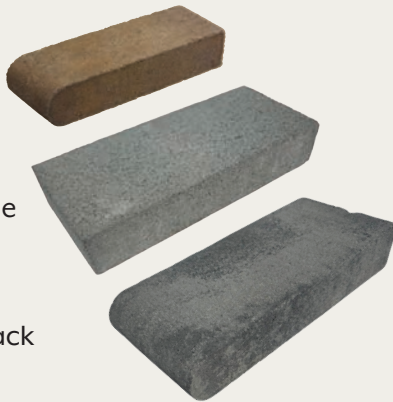

available in all color blends

and black in Traditional

& Urban only

Combo Top Surface Options

3 Piece Combo
Traditional Top
Tropicana Color Blend

3 Piece Combo
Urban Top
Stardust Color Blend

3 Piece Combo
Rugged Top
Sahara Color Blend

Available also in Black

45mm or 60mm

Specialty Pavers

Coping

Sizes:

4 x 12 inches x 60mm bullnose edge
6 x 14 inches x 60mm flat edge
or bullnose

Available in 8 Color Blends and Black

Pool Edge Coping