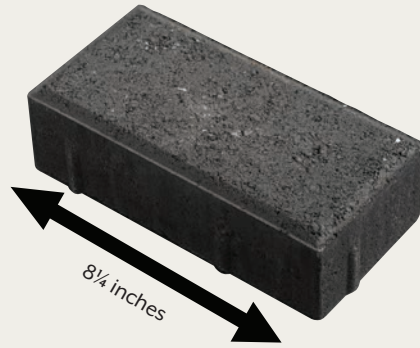

6x9 Urban Tuscany with 6x9 Urban Black

6x9 Urban Durango

Holland Pavers

Size:

Size: 4 1/8 x 8 1/4 inches
45mm, 60mm or 80mm

Available in 8 Color Blends
and Black

See physical product samples
to make final color selection.