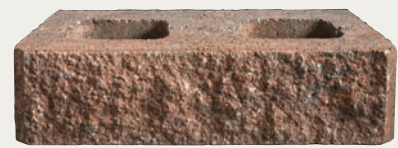

Used for decorative pillars, walls, bars, counters, planters and more.

Available in 8 Color Blends and Black

Also sold as Fire Pit Kits

See physical product samples to make final color selection.

Mesa Wall Cap