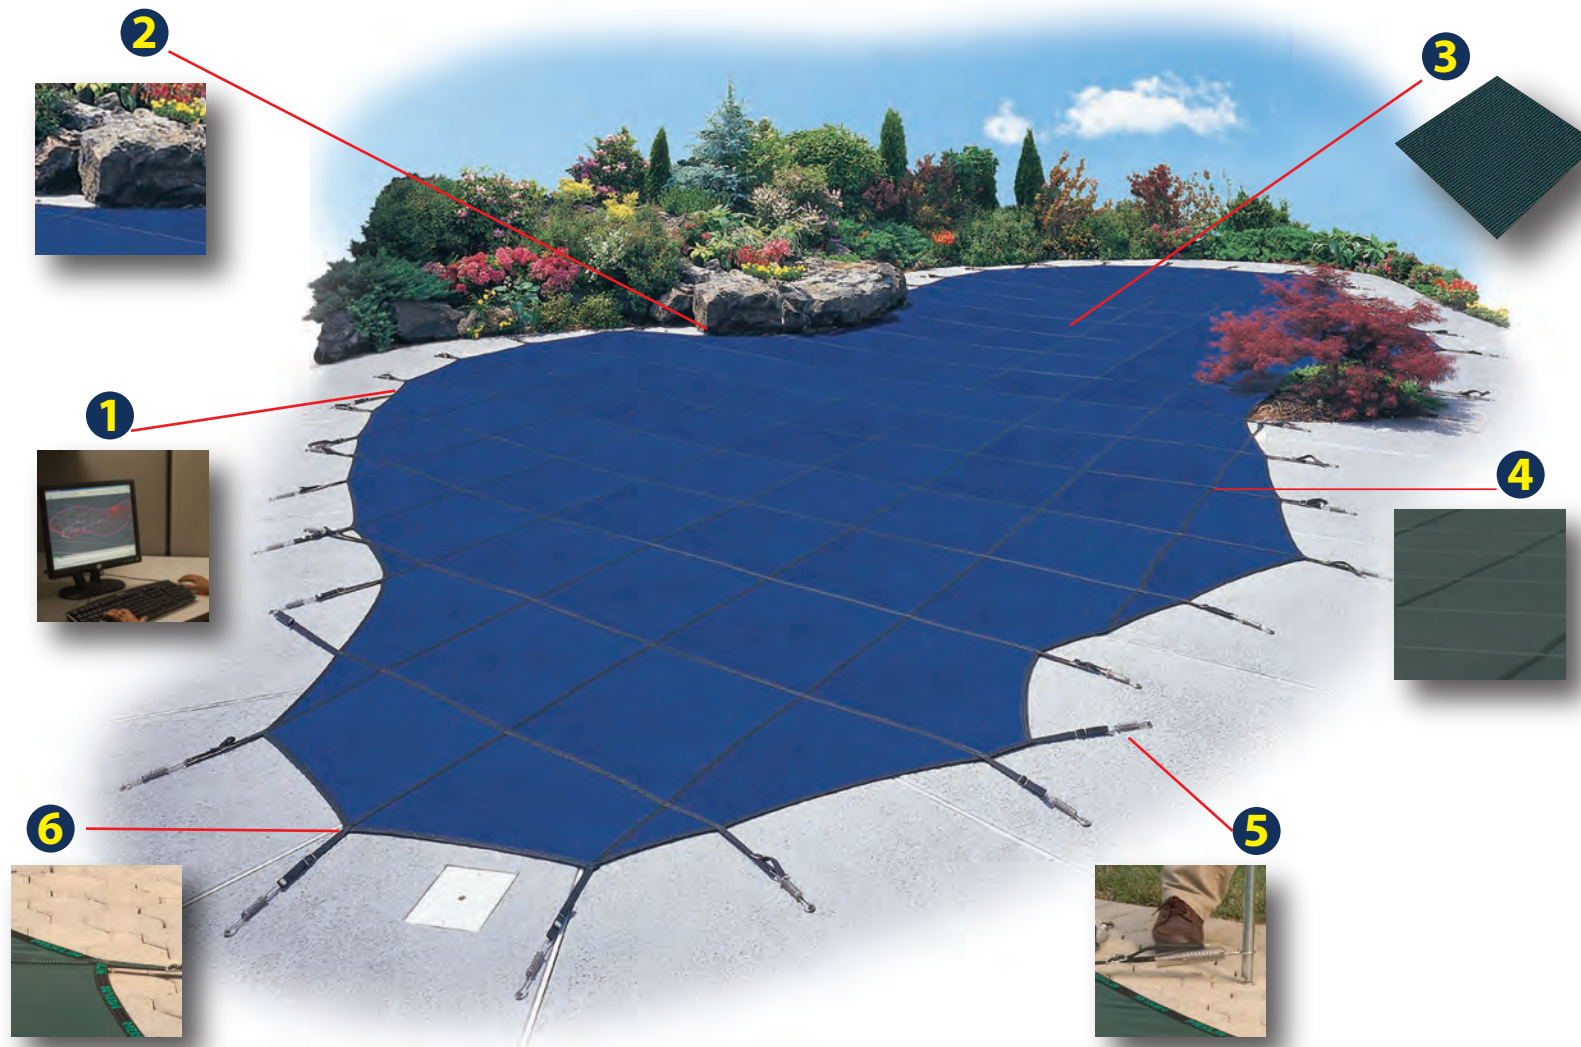

**SmartMesh™: The Ultimate Cover.**

Want to get swimming sooner? Our patented SmartMesh™ cover features a high-tech weave that allows water to pass through while blocking sunlight and filtering debris down to 40 microns! Without sunlight, algae can't grow, so you'll open your pool to cleaner water in the spring, maintain your pool with greater ease, spend less on chemicals and extend its life. It's the cutting edge in cover technology ... the best choice you can make for your pool! U.S. Patent No. 6,886,187-100% Shade

*See the back of this brochure to learn about our entire line of safety covers.*

*Spring opening of an algae-free pool, covered all winter long by SmartMesh™.*

**Customized. Uncompromised.**

A cover that's custom-designed for your pool is safer and provides better protection. A Merlin safety cover is CAD-designed and custom manufactured to accommodate steps, angles, objects and unique configurations without on-site additions that could compromise quality and safety.