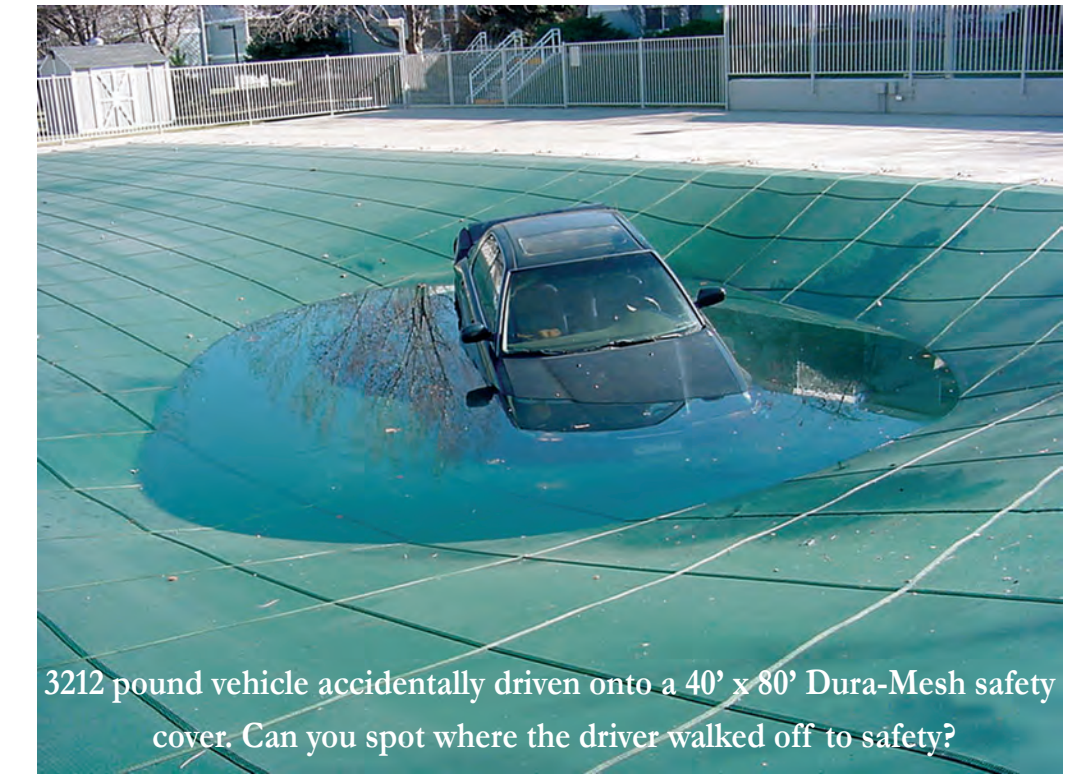

**Strength You Have to See to Believe!**

3212 pound vehicle accidentally driven onto a 40' x 80' Dura-Mesh safety cover. Can you spot where the driver walked off to safety?

**With Merlin, you can *count* on Strength, Quality, & a Perfect Fit!**