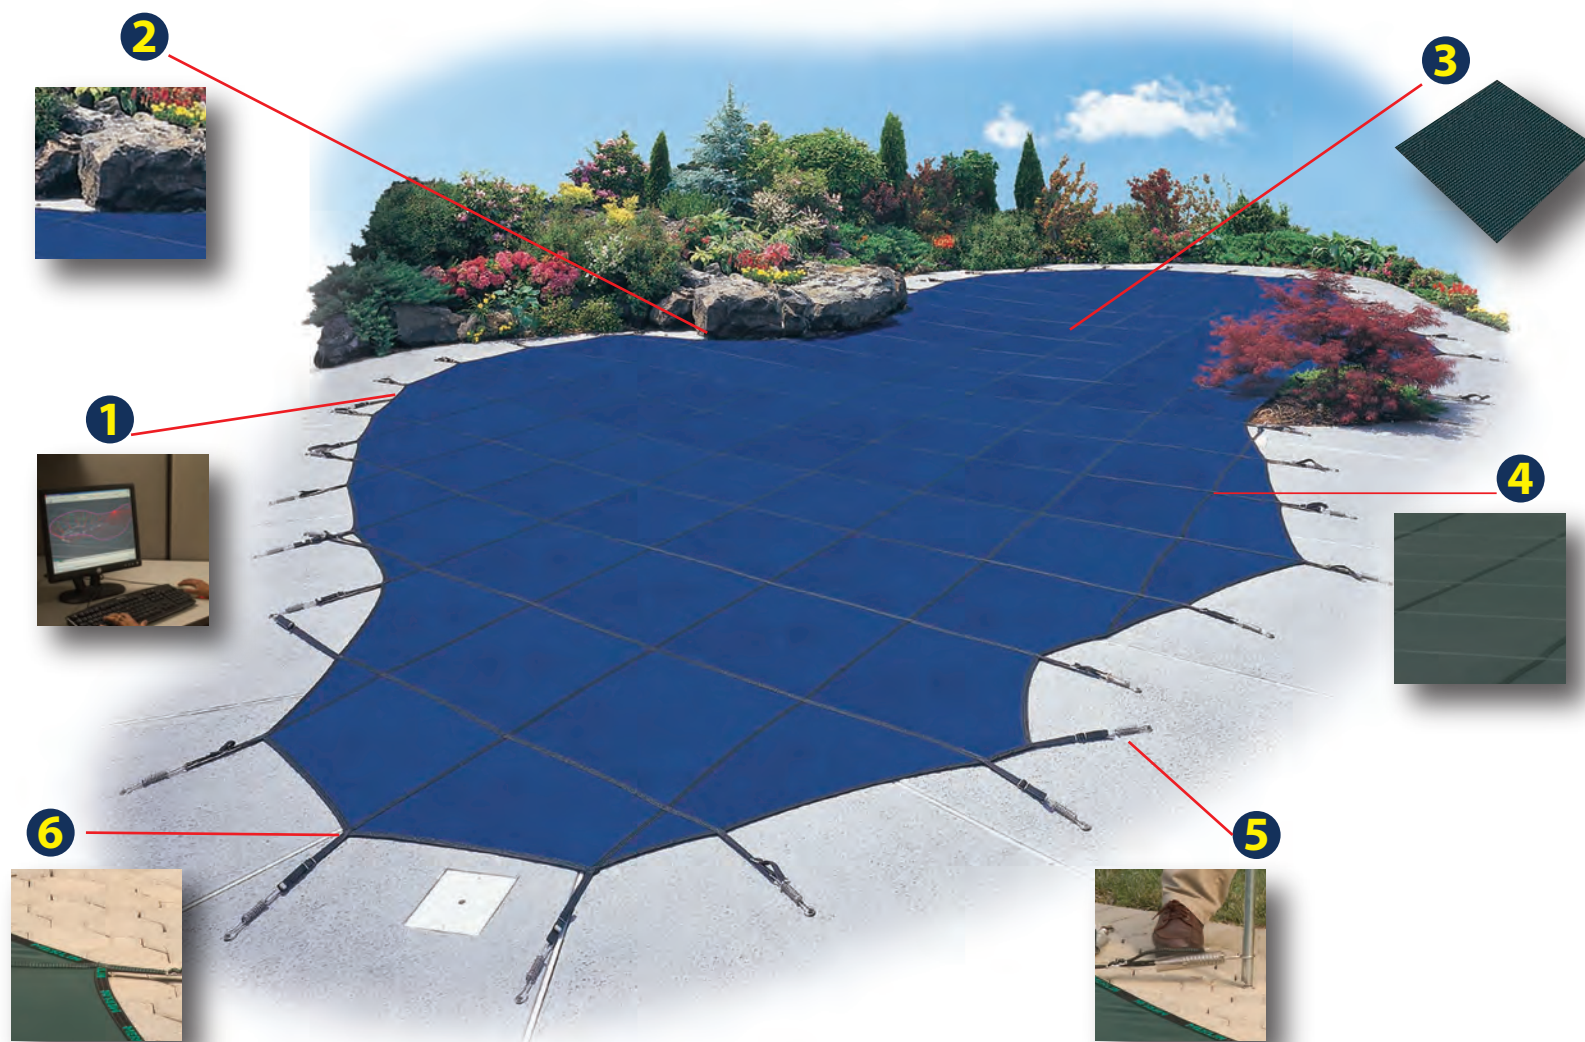

Safety Solid XLS

Extra Light • Extra Strong
Our Safety Solid cover offers security plus a complete barrier to water, dirt, dust and sunlight. Choice of Automatic pump or mesh drain panel. Backed by a 10-year limited warranty. Solid covers are available up to approx. 2000 square feet.

SmartMesh™: The Ultimate Cover.
 Want to get swimming sooner? Our patented SmartMesh™ cover features a high-tech weave that allows water to pass through while blocking sunlight and filtering debris down to 40 microns! Without sunlight, algae can't grow, so you'll open your pool to cleaner water in the spring, maintain your pool with greater ease, spend less on chemicals and extend its life. It's the cutting edge in cover technology ... the best choice you can make for your pool! U.S. Patent No. 6,886,187-100% Shade

See the back of this brochure to learn about our entire line of safety covers.

Spring opening of an algae-free pool, covered all winter long by SmartMesh™.

Customized. Uncompromised.
 A cover that's custom-designed for your pool is safer and provides better protection. A Merlin safety cover is CAD-designed and custom manufactured to accommodate steps, angles, objects and unique configurations without on-site additions that could compromise quality and safety.