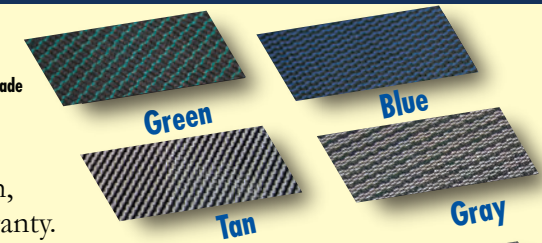

Merlin Professional Safety Covers

Merlin Covers You with Five Professional Choices

Safety Covers

Make This:

Look Like This:

SmartMesh™ cover shown.

SmartMesh™

The Ultimate Mesh Cover! U.S. Patent No. 6,886,187-100% Shade
Our exclusive patented mesh lets water through while providing 100% shade to significantly reduce algae growth and provide unmatched debris filtration. SmartMesh offers the highest abrasion resistance, tear strength, burst strength, and sunlight shading around! We back SmartMesh with a 15-year limited warranty.