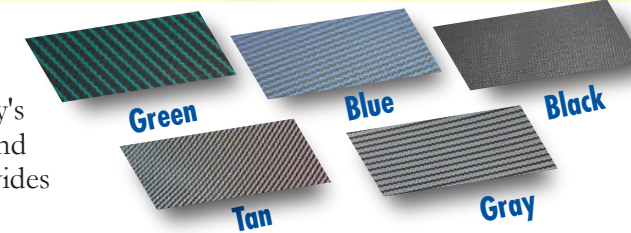

Dura-Mesh II

The new standard in standard mesh!
When it comes to standard mesh covers, Dura-Mesh II has the industry's best combination of abrasion resistance, tear strength, burst strength and sunlight shading. It is 68% stronger than other standard mesh and provides 95% shade. We back Dura-Mesh II with a 15-year limited warranty.