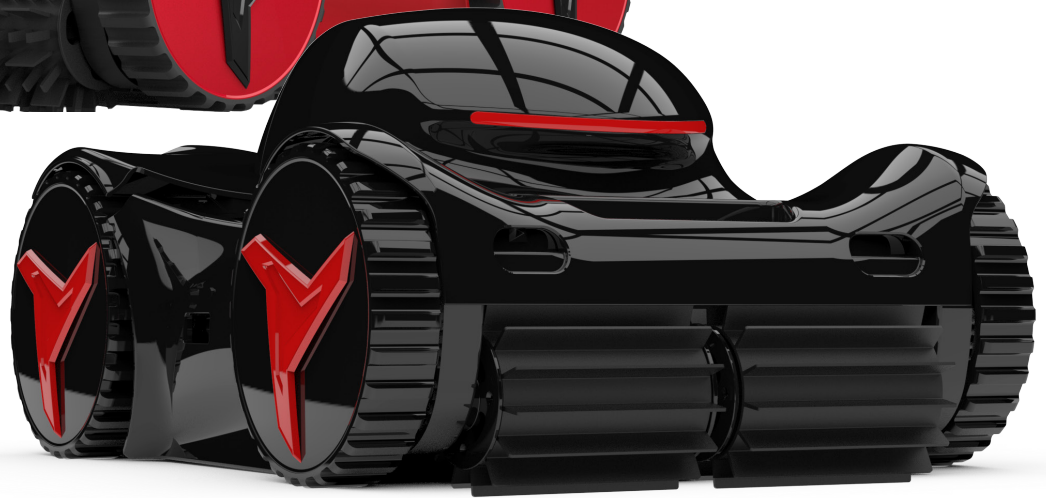

# Crystal Clear Performance

Moov M1 Pro

Moov M1

POOL PRODUCTS

[moovpool.com](http://moovpool.com)

**12.5h Continuous  
Runtime**

**Smart  
3D Navigation**

## Long-Lasting Battery Power

Equipped with a high-capacity lithium-ion battery, the Moov M1 Series delivers up to 12.5 hours of uninterrupted cleaning. With a charging time of only 6.5 hours, it's always ready to perform, combining endurance and efficiency for every pool size.

## Smart 3D "S" Path Navigation

The M1's advanced 3D "S" Path system maps and adapts to each pool's unique shape, ensuring full coverage with intelligent route planning. It optimizes every movement to clean faster, smarter, and more efficiently.