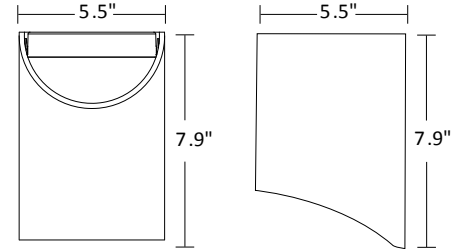

Well Light

Composite Black

Fixture Ordering Guide

Product Code	Finish
WPO055	CB - Composite Black

WPO055 - BRACKET (Replacement Bracket)

Order Lamp Separately

Example: WPO055-CB-PAR36/6WW/WFL/LED

Housing:

- 5.5" diameter ABS well

Lamp Holder:

- Aluminum construction
- Adjustable height and angle within the housing
- 360 degree lamp rotation for easy relamping

Lamp:

- PAR36 – 50W maximum
- ProLED® Waterproof PAR36 lamps provide 40,000 hour rated life, 10-15V input voltage range and 2700K, amber, blue, green and red color options
- ProLED® Waterproof PAR36 lamps are IP67 Rated to protect against temporary immersion