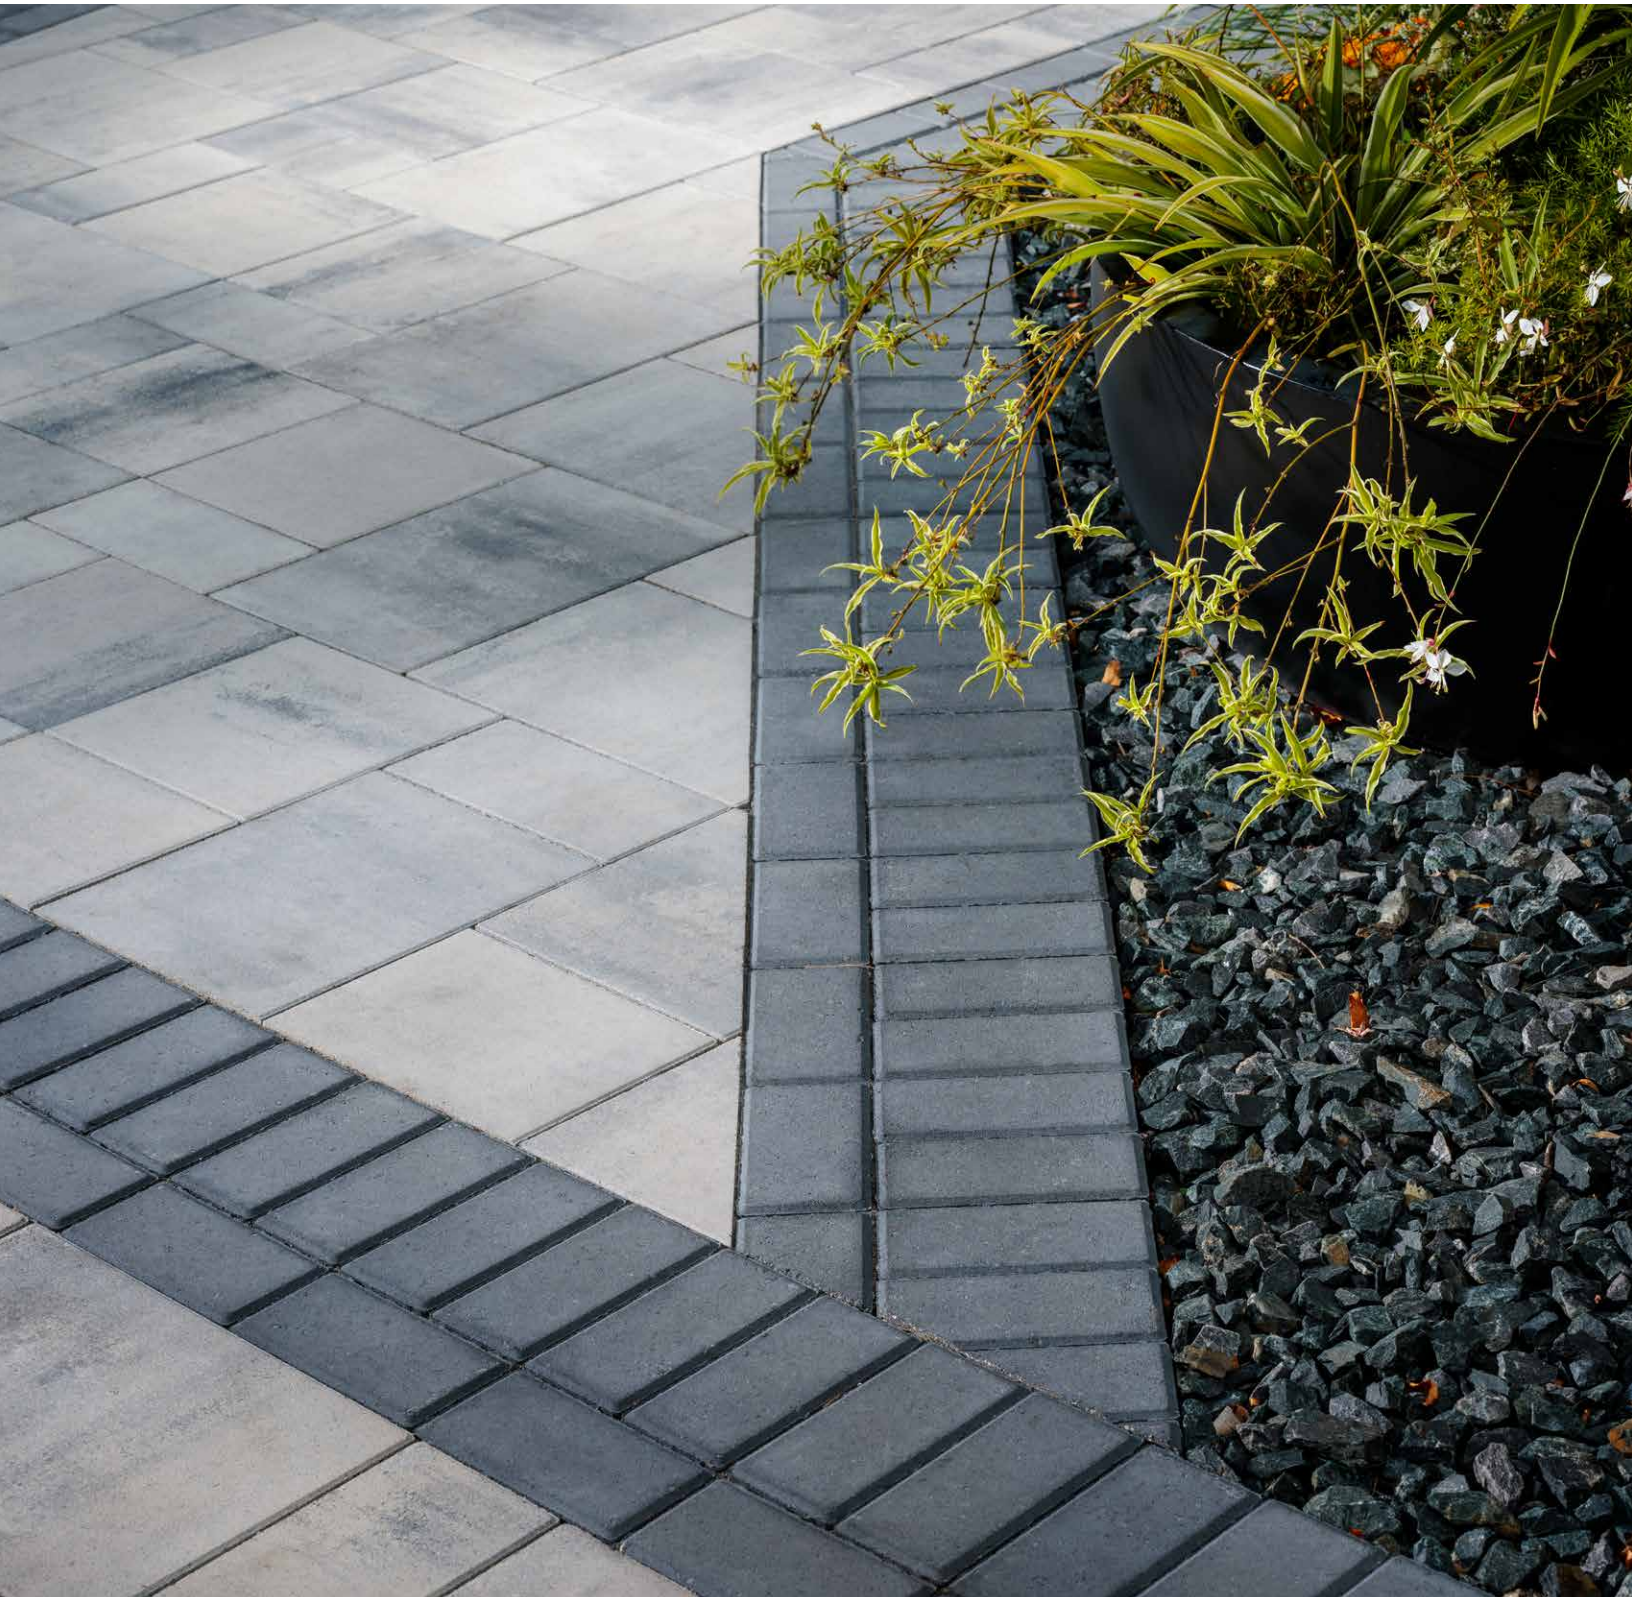

HOLLAND STONE

PAVER

A PROVERBIAL CLASSIC FOR EASY INSTALLATION
AND TIMELESS DESIGNS

HOLLAND STONE

PAVER

A PROVERBIAL CLASSIC
FOR EASY INSTALLATION
AND TIMELESS DESIGNS

📍 FEATURES & BENEFITS

- 1 size ideal for inlays, borders and as a stand alone
- Ideal for both residential and commercial applications
- Comprehensive library of installation patterns

📏 SHAPES & SIZES

2 X 8

2 x 8 x 2³/₈

4 X 4

4 x 4 x 2³/₈

4 X 8

4 x 8 x 2³/₈

8 X 8