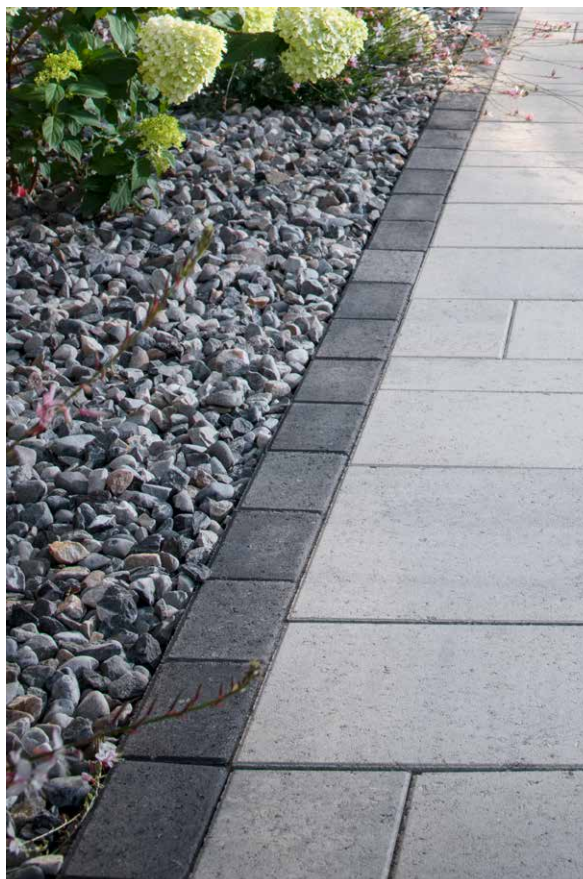

HOLLAND STONE

PAVER

A PROVERBIAL CLASSIC FOR EASY INSTALLATION
AND TIMELESS DESIGNS

HOLLAND STONE

PAVER

A PROVERBIAL CLASSIC
FOR EASY INSTALLATION
AND TIMELESS DESIGNS

📍 FEATURES & BENEFITS

- 1 size ideal for inlays, borders and as a stand alone
- Ideal for both residential and commercial applications
- Comprehensive library of installation patterns

📏 SHAPES & SIZES

2 X 8

2 x 8 x 2³/₈

4 X 4

4 x 4 x 2³/₈

4 X 8

4 x 8 x 2³/₈

8 X 8