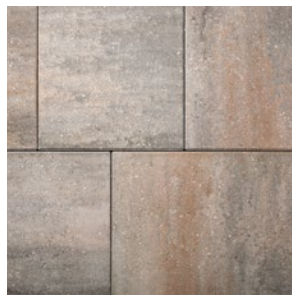

# LAFITT™ GRANA

SLAB

MODULAR THREE PIECE SYSTEM WITH A SMOOTH FINISH TO GIVE HOMEOWNERS A SIMPLE MODERN ELEGANCE TO PATIOS AND WALKWAYS

### 🔥 AVAILABLE COLORS

AMARETTO

NAPOLI

RIO

SLATE

TITANIUM