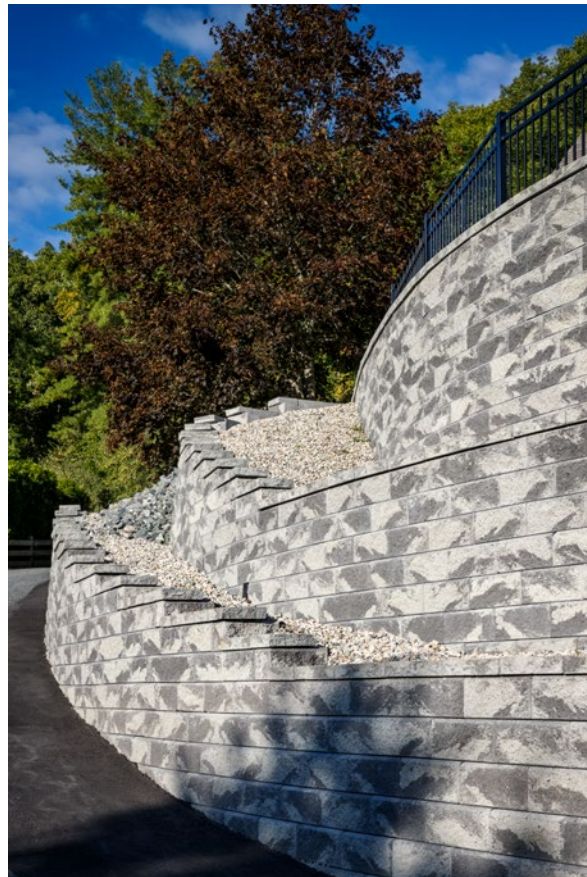

AB[®] COLLECTION

RETAINING WALL

DRY STACK STONE WITH CLASSIC LINES

BELGARD
PAVES THE WAY[™]

AB[®] COLLECTION

RETAINING WALL

DRY STACK STONE WITH CLASSIC LINES

☑ FEATURES & BENEFITS

- Simple, functional dry stack stone with classic lines to address any grade changes.
- Multiple sizes can be used individually or together creating a beautiful patterned walls called Abbey Blend.
- The raised lip and notch lock each block in place for simple, functional and dependable construction.
- Corners & Caps to provide beautiful finishing touches.

4 x 17 1/2 x 12

AB STONE 12° SETBACK

8 x 18 x 12

**Gravity wall heights are based on project specific conditions and may be lower than this value. Check with your local Belgard Representative for product availability and color options.*