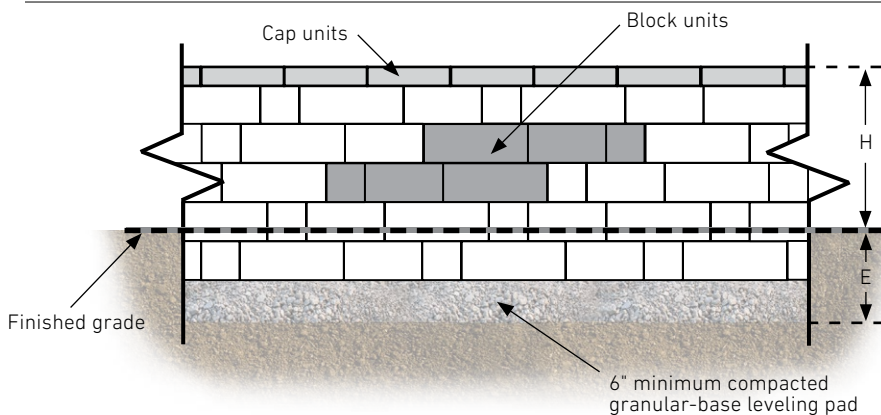

🏗️ WALL PATTERN

CASTLEMANOR™

WALL SYSTEMS

RUSTIC ELEGANCE WITH ULTIMATE DESIGN FLEXIBILITY

📌 FEATURES & BENEFITS

- Construct small freestanding walls, parapet walls, seat benches, columns, retaining walls and outdoor living environments.
- Walls exceeding 3 feet, consult your local engineer.
- Straight or curved walls.
- Easy-to-install pin locating system.
- Natural blended hues.

📦 SHAPES & SIZES

3-PIECE | 50MM

6 x 6 / 4 x 10

6 x 12 / 10 x 10

6 x 16 / 14 x 10

CAP

3 x 12 x 10

PINS

6L x 3/8D
approx. 3.5 pins per sq. ft.