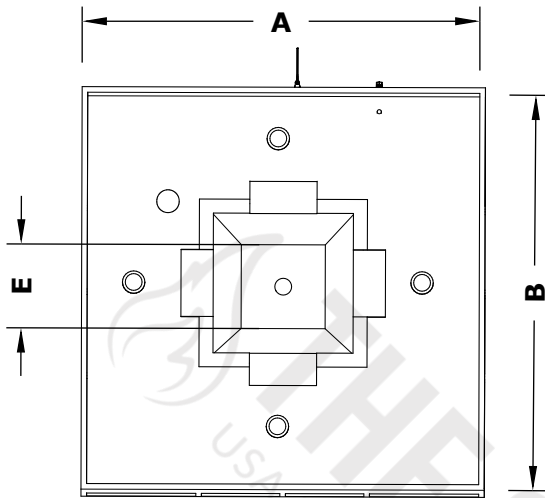

60" Olympian with Maya - 4 Way Spill Copper

TOP VIEW

FRONT SIDE VIEW

RIGHT SIDE VIEW

SPECIFICATION

PART NUMBER	A	B	C	D	E	GPM
OPT-OLS60SE-LP	60"	60"	35"	42	13"	
OPT-OLS60SE-NG	60"	60"	35	42	13"	

Gas Requirements

Gas Type: Natural Gas or Propane
Gas Inlet: 1/2" NPT Female
Total BTU: 65K - 125K

**All Electronic Units are CSA Certified

What's Included?

Low Voltage Unit:

-Fire Pan, Burner, Gas Orifice, Gas Hose, Key Valve with Key, Low Voltage Electronic Valve, Pilot Ignitor

Standard 2" Depth on all pans

ISOMETRIC VIEW

Drawn By	Mia L.
Date Created	June 6, 2023