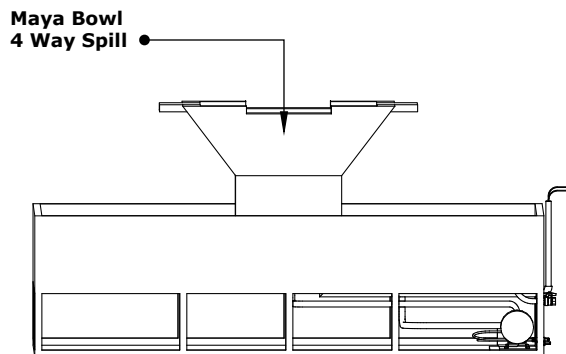

60" Olympian with Maya - 4 Way Spill Copper

TOP VIEW

FRONT SIDE VIEW

RIGHT SIDE VIEW

SPECIFICATION

PART NUMBER	A	B	C	D	E	GPM
OPT-OLS60SE-LP	60"	60"	35"	42	13"	
OPT-OLS60SE-NG	60"	60"	35	42	13"	

Gas Requirements

Gas Type: Natural Gas or Propane
Gas Inlet: 1/2" NPT Female
Total BTU: 65K - 125K

**All Electronic Units are CSA Certified

What's Included?

Low Voltage Unit:

-Fire Pan, Burner, Gas Orifice, Gas Hose, Key Valve with Key, Low Voltage Electronic Valve, Pilot Ignitor

Standard 2" Depth on all pans

ISOMETRIC VIEW

Drawn By	Mia L.
Date Created	June 6, 2023