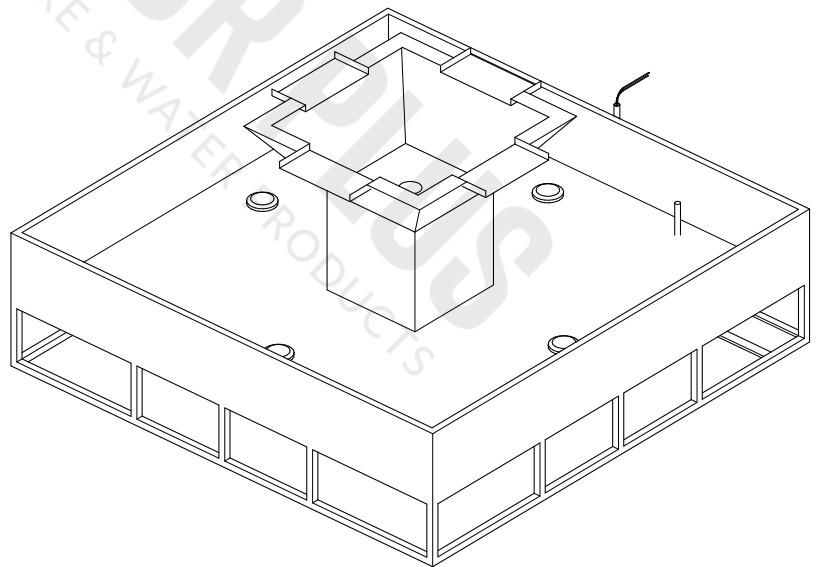

60" Olympian with Maya - 4 Way Spill Copper

TOP VIEW

FRONT SIDE VIEW

RIGHT SIDE VIEW

SPECIFICATION

PART NUMBER	A	B	C	D	E	GPM
OPT-OLS60SE-LP	60"	60"	35"	42	13"	
OPT-OLS60SE-NG	60"	60"	35	42	13"	

Gas Requirements

Gas Type: Natural Gas or Propane
Gas Inlet: 1/2" NPT Female
Total BTU: 65K - 125K

**All Electronic Units are CSA Certified

What's Included?

Low Voltage Unit:

-Fire Pan, Burner, Gas Orifice, Gas Hose, Key Valve with Key, Low Voltage Electronic Valve, Pilot Ignitor

Standard 2" Depth on all pans

ISOMETRIC VIEW

Drawn By	Mia L.
Date Created	June 6, 2023