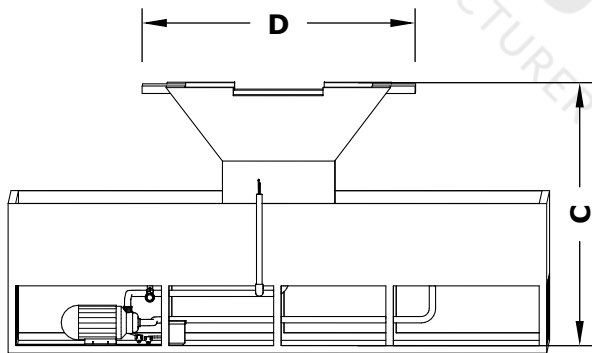

60" Olympian with Maya - 4 Way Spill Copper

TOP VIEW

FRONT SIDE VIEW

RIGHT SIDE VIEW

SPECIFICATION

PART NUMBER	A	B	C	D	E	GPM
OPT-OLS60SE-LP	60"	60"	35"	42	13"	
OPT-OLS60SE-NG	60"	60"	35	42	13"	

Gas Requirements

Gas Type: Natural Gas or Propane
Gas Inlet: 1/2" NPT Female
Total BTU: 65K - 125K

**All Electronic Units are CSA Certified

What's Included?

Low Voltage Unit:

-Fire Pan, Burner, Gas Orifice, Gas Hose, Key Valve with Key, Low Voltage Electronic Valve, Pilot Ignitor

Standard 2" Depth on all pans

ISOMETRIC VIEW

Drawn By	Mia L.
Date Created	June 6, 2023