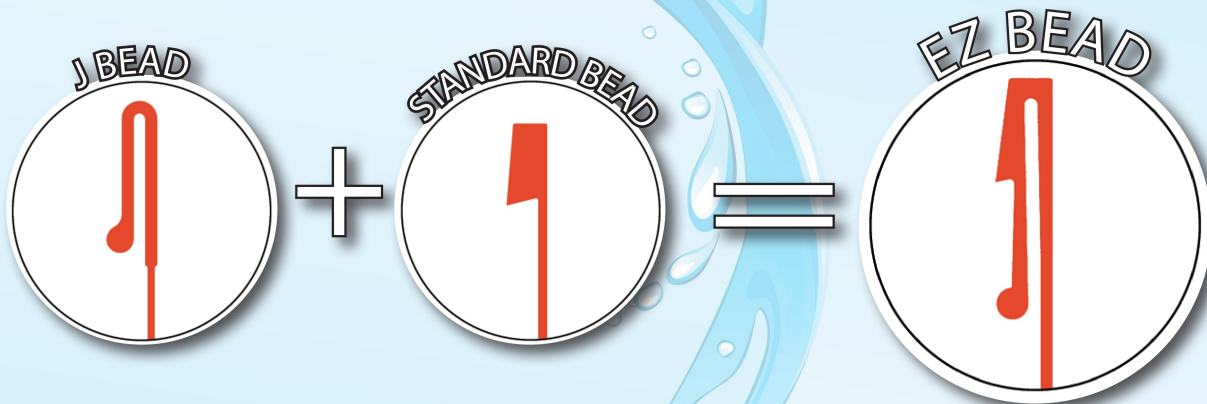

All Integrity beaded liners are available in the following beads:

EZ-Bead

J-Bead

EW-Bead

Standard Bead

EZ BEAD

ONE BEAD = TWO APPLICATIONS

EZ Bead is easy to use, no folding, unfolding or zipping off.

Figure 1

Utilize the EZ Bead like a J Bead, and hang it directly over the pool wall. (Fig 1) No bead receiver needed.

Figure 2

When your pool has a standard bead track, use the EZ Bead to slip right into the channel at the top of the pool wall. (Fig 2)

Our EZ Bead style of beading is two beads in one, it can be used as a J-Bead and hang over the pool wall, or as a Standard Bead and slide into the bead receiver on the top of the pool.

There is no need to modify the EZ-Bead when using either of these two methods, because it will never be necessary to fold or zip off like other brands may require.