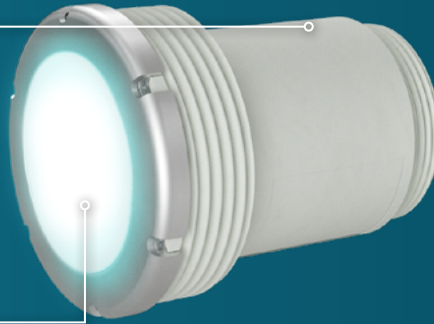

# PAL TREO<sup>MINI</sup>

Nicheless LED Pool light with Color Touch Technology for Concrete, Fiberglass and Vinyl liner pools

REMOTE CONTROL	16 MILLION COLORS	BRIGHTNESS CONTROL	COLOR MEMORY	APP REMOTE CONTROL	WIFI COMPATIBLE	NETWORK CONTROL	TIMER CONTROL
Using PAL Multi-Color Transformer only				Using PAL Multi-Color Wi-Fi Transformer only			

### Light Body

- Engineering grade high performance thermoplastic with 40% glass for optimum heat transfer, strength and durability
- Extreme resistance to chemicals

### Plug Design

- Detachable design for plug and play
- Over molded design for dry connection
- Simple disconnection for servicing or winterizing

Trim color options

Stainless Steel