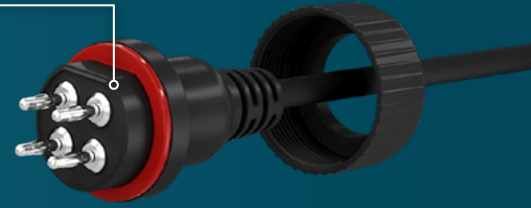

### Light Body

- Engineering grade high performance thermoplastic with 40% glass for optimum heat transfer, strength and durability
- Extreme resistance to chemicals

### Plug Design

- Detachable design for plug and play
- Over molded design for dry connection
- Simple disconnection for servicing or winterizing

Trim color options

Stainless Steel