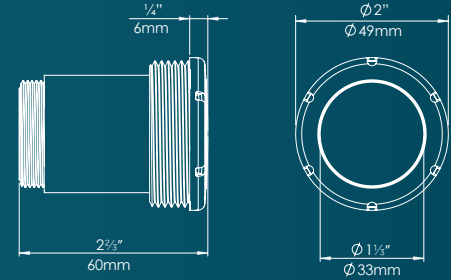

Plug Design

- Detachable design for plug and play
- Over molded design for dry connection
- Simple disconnection for servicing or winterizing

Trim color options

Stainless Steel

COLOR TOUCH TECHNOLOGY

Color Control

Control color, speed, brightness and modes

Wireless Touch

Wi-Fi Tablets and smartphones

Memory Recall

Remembers last color, speed and brightness

Auto Sync

Automatic sync of your PAL lights every time