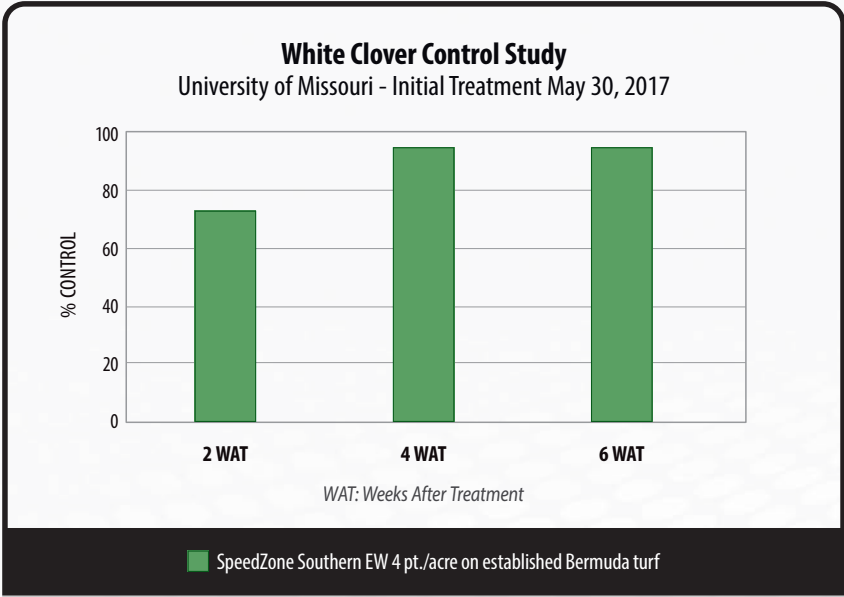

THE PROOF

Size	Product Code	EPA Reg. No.
30 gallon	8741046	2217-1031
2.5 gallon	8741126	
1 gallon	8741076	

Always read and follow label directions.
Checkered Flag/Label Design® and SpeedZone® are registered trademarks of PBI-Gordon Corporation. 09/18 05442