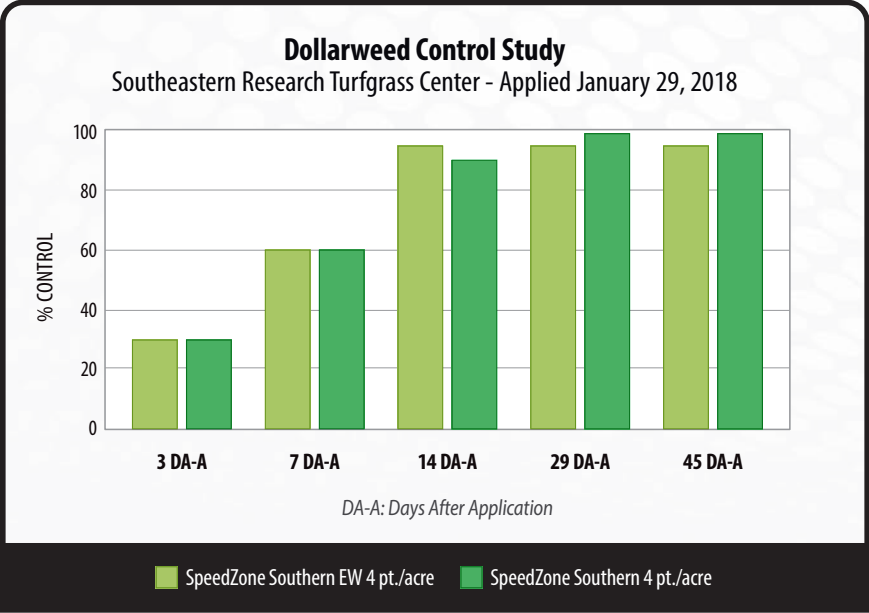

THE PROOF

Size	Product Code	EPA Reg. No.
30 gallon	8741046	2217-1031
2.5 gallon	8741126	
1 gallon	8741076	

Always read and follow label directions.
Checkered Flag/Label Design® and SpeedZone® are registered trademarks of PBI-Gordon Corporation. 09/18 05442