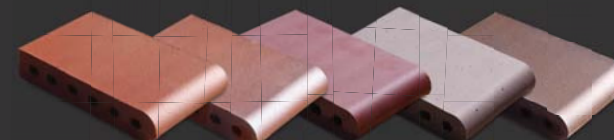

TEXAS BULLNOSE

SUNSET RED RED FLASHED* BURGUNDY STERLING GREY* BROWN FLASHED*