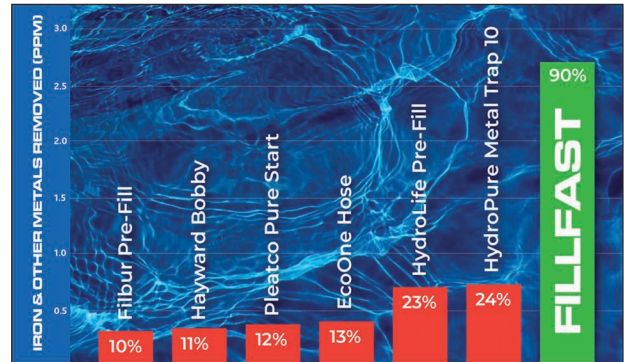

INLINE FILLFAST™

The **FillFast™ Inline Filter System** removes up to 15x more metals than competing filters using patented polymer technology that captures stain-causing metals before they enter your pool. Just connect and fill, it's that easy to keep your water clean, clear, and stain-free.

With everything you need for quick installation, **FillFast™** attaches directly to any garden hose or autofill line for instant, continuous protection.

No stains. No discoloration. No comparison.

FILLFAST TOPS THE CHARTS!

FILLFAST FILTERS CHANGE COLOR INDICATING METALS REMOVED!