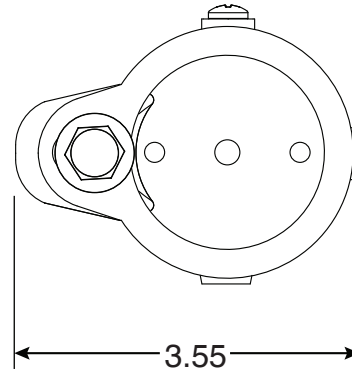

Page 1 of 1

Perma-Cast Co. Pueblo, CO
www.permacastonline.com
Call 800-748-2770