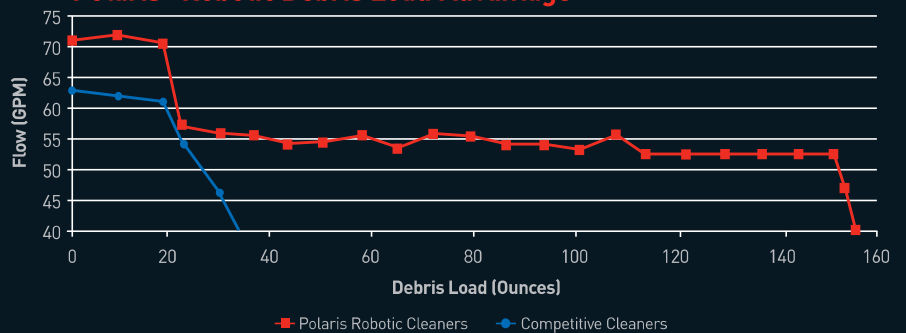

EASY LIFT

NEW
and Highly Innovative!

POLARIS SPORT SERIES ROBOTIC POOL CLEANERS ALSO FEATURE:

- › Maximum Energy Efficiency: Costs just pennies per day to operate.
- › Rear Water Cleaning Stream: Blows debris off stairs and out of tight corners.
- › Aqua-Trac Tires: Durable tires are suitable for all in-ground pool surfaces.
- › Oversized Suction Intake: Able to ingest larger debris.
- › Quick Cleaning: Cleans pool in as little as 1.5 hours.

ROBOTIC
PREMIUM ROBOTIC POOL CLEANERS

Specifications

	9550 Sport	9450 Sport	9350 Sport
Easy Lift System NEW	Yes	Yes	Yes
Easy Clean Filter Canister	Yes	Yes	Yes
Vortex Vacuum Technology	Yes	Yes	Yes
ActivMotion Sensor®	Yes	Yes	Yes
Remote Control NEW	Yes. Motion-Sensing	No	No
Cleaning Cycle	7-Day Programmable	7-Day Programmable	Dual Mode Cleaning: 1.5 & 2.5 Hours
Cleaning Modes	Floor, Floor/Wall, Waterline Only, Custom	Floor, Floor/Wall	Floor, Floor/Wall
Dirty Canister Indicator NEW	Yes	No	No
Drive	4WD	4WD	2WD
Rear Water Cleaning Stream	Yes	Yes	Yes
Brush	Solid-Blade	Pleated	Pleated
Cable Length	70' Cable / 60' Pool	60' Cable / 50' Pool	60' Cable / 50' Pool
Premium Caddy NEW	Yes	Yes	Yes

25% MORE VACUUM POWER
AND
4X THE DEBRIS LOAD
OF ANY ROBOTIC CLEANER*

*Under debris load.

Polaris® Robotic Debris Load Advantage

ENERGY EFFICIENT:

Polaris Robotic cleaners can reduce energy consumption nearly 90%.
Costs just pennies per day to operate.