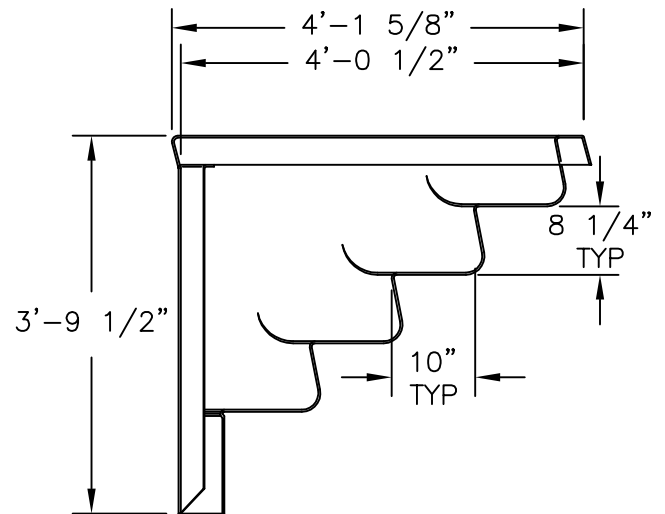

TOP VIEW

FRONT VIEW

SIDE VIEW

Date: 6/27/13

Scale: 1/2" = 1'

Notes: WHITE THERMOPLASTIC, FITS 42" HEIGHT

CardinalSystemsInc.com