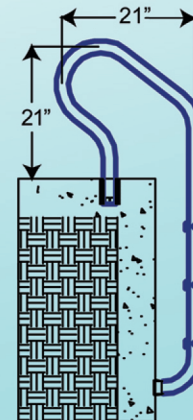

Specify Color
When Ordering:

RETURN TO DECK HANDRAILS & GRABRAILS

Part #	Width	Height
P- 326-RTD	26"	30"
P- 330-RTD	30"	30"
P- 340-RTD	40"	32"
P- 348-RTD	48"	32"
P- 448-RTD	48"	32"
RTD-340	40"	32"
RTD-348	48"	32"
RTD-448	48"	32"

Pool & Spa Rails, Ladders
& Safety Railings also Available

IN GROUND POOL LADDERS

Part #	Width	Height
P-324-L2	24"	44"
P-324-L3	24"	53"
P-324-L4	24"	62"
P-324-L5	24"	72"

Part #	Width	Height
P-529-L3 CAMELBACK	29"	55"

"ELITE SERIES" POOL LADDERS

Part #	Width	Height
P-421-LP2	21"	43"
P-421-LP3	21"	53"
P-421-LP4	21"	63"
P-421-LP5	21"	73"

Safttron products have one of the best warranties for pool and spa rails in the industry and are guaranteed to be free from defects in workmanship or materials under normal use for a period of 5 years. For full warranty terms and conditions refer to: www.safttron.com