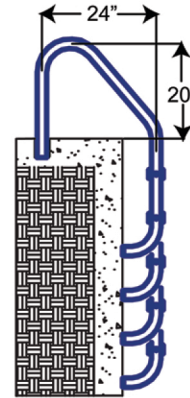

NO GROUNDING !!!
Non Corroding Composite
Anchor Socket

SAFTRON

High Impact Polymer Pool Ladders & Hand Rails

Miami (Manufacturer) Tel. 305-233-5511 Fax orders to: 941-751-2802

-  **Never Rust**
-  **Grounding / Bonding Not Required**
-  **Impervious to Pool Chemicals**
-  **Smooth, Glossy, Easy to Clean Surface**
-  **Will not Fade, Chip or Corrode**
-  **Custom Design and Colors Available**
-  **Available in 5 Colors to match any décor**

Specify Color
When Ordering:

RETURN TO DECK HANDRAILS & GRABRAILS

Part #	Width	Height
P- 326-RTD	26"	30"
P- 330-RTD	30"	30"
P- 340-RTD	40"	32"
P- 348-RTD	48"	32"
P- 448-RTD	48"	32"
RTD-340	40"	32"
RTD-348	48"	32"
RTD-448	48"	32"

Pool & Spa Rails, Ladders
& Safety Railings also Available

IN GROUND POOL LADDERS

Part #	Width	Height
P-324-L2	24"	44"
P-324-L3	24"	53"
P-324-L4	24"	62"
P-324-L5	24"	72"

Part #	Width	Height
P-529-L3 CAMELBACK	29"	55"

"ELITE SERIES" POOL LADDERS

Part #	Width	Height
P-421-LP2	21"	43"
P-421-LP3	21"	53"
P-421-LP4	21"	63"
P-421-LP5	21"	73"

Safttron products have one of the best warranties for pool and spa rails in the industry and are guaranteed to be free from defects in workmanship or materials under normal use for a period of 5 years. For full warranty terms and conditions refer to: www.safttron.com