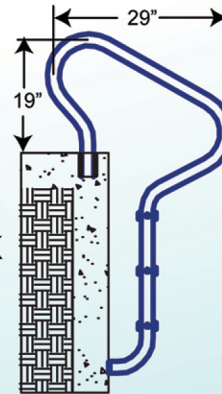

Specify Color
When Ordering:

RETURN TO DECK HANDRAILS & GRABRAILS

Part #	Width	Height
P- 326-RTD	26"	30"
P- 330-RTD	30"	30"
P- 340-RTD	40"	32"
P- 348-RTD	48"	32"
P- 448-RTD	48"	32"
RTD-340	40"	32"
RTD-348	48"	32"
RTD-448	48"	32"

Pool & Spa Rails, Ladders
& Safety Railings also Available

IN GROUND POOL LADDERS

Part #	Width	Height
P-324-L2	24"	44"
P-324-L3	24"	53"
P-324-L4	24"	62"
P-324-L5	24"	72"

Part #	Width	Height
P-529-L3 CAMELBACK	29"	55"

"ELITE SERIES" POOL LADDERS

Part #	Width	Height
P-421-LP2	21"	43"
P-421-LP3	21"	53"
P-421-LP4	21"	63"
P-421-LP5	21"	73"

Safttron products have one of the best warranties for pool and spa rails in the industry and are guaranteed to be free from defects in workmanship or materials under normal use for a period of 5 years. For full warranty terms and conditions refer to: www.safttron.com