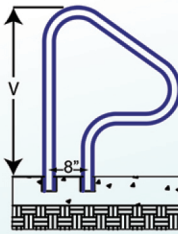

Specify Color
When Ordering:

RETURN TO DECK HANDRAILS & GRABRAILS

Part #	Width	Height
P- 326-RTD	26"	30"
P- 330-RTD	30"	30"
P- 340-RTD	40"	32"
P- 348-RTD	48"	32"
P- 448-RTD	48"	32"
RTD-340	40"	32"
RTD-348	48"	32"
RTD-448	48"	32"

Pool & Spa Rails, Ladders
& Safety Railings also Available

IN GROUND POOL LADDERS

Part #	Width	Height
P-324-L2	24"	44"
P-324-L3	24"	53"
P-324-L4	24"	62"
P-324-L5	24"	72"

Part #	Width	Height
P-529-L3 CAMELBACK	29"	55"

"ELITE SERIES" POOL LADDERS

Part #	Width	Height
P-421-LP2	21"	43"
P-421-LP3	21"	53"
P-421-LP4	21"	63"
P-421-LP5	21"	73"

Safttron products have one of the best warranties for pool and spa rails in the industry and are guaranteed to be free from defects in workmanship or materials under normal use for a period of 5 years. For full warranty terms and conditions refer to: www.safttron.com