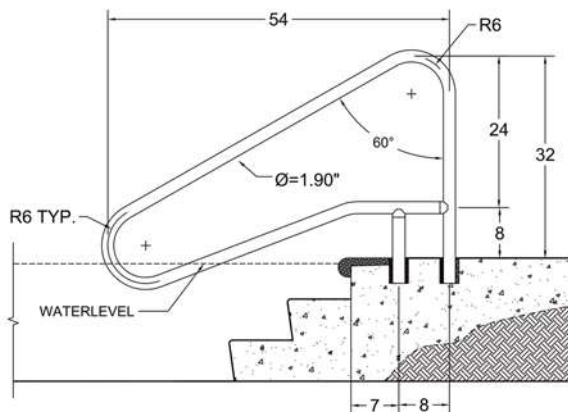

SĀFTRON

Commercial Cross-braced Handrails

Features

- High impact polymer exterior
- Fully Reinforced- Aluminum reinforced interior
- Tubing: 1.90" OD, 1.38" ID
- Bends: 6" radius
- Wall thickness: .25"

Model	Description	Shipping Wt.	L	W	H
CBRTD-352	52" W x 32" H, 3 Bend	20 lbs.	56"	40"	2"
CBRTD-354	54" W x 32" H, 3 Bend	20 lbs.	56"	40"	2"
CBRTD-448	48" W x 32" H, 4 Bend	18 lbs.	56"	40"	2"

All measurements on center. Escutcheons are included. When ordering, add the color to the end of the model number: (W) White, (B) Beige, (G) Gray, (T) Taupe, (BK) Black. Saftron ladders and rails are available in custom bends, sizes, and colors.

RETURN-TO-DECK HANDRAIL
CBRTD-354 CROSS BRACED