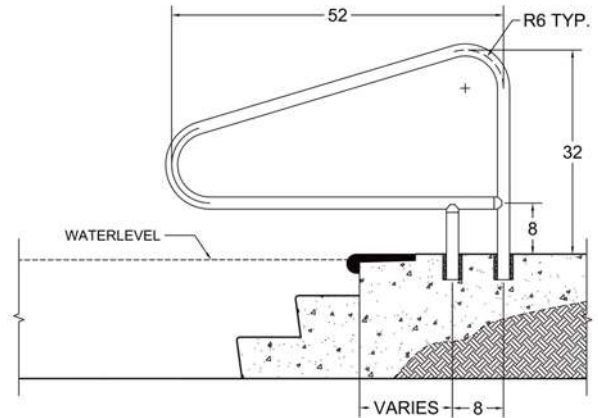

RETURN-TO-DECK HANDRAIL
CBRTD-352 CROSS BRACED