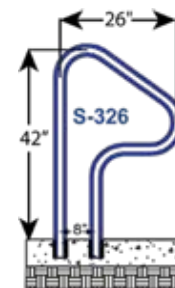

Double Post Spa Rail S-326