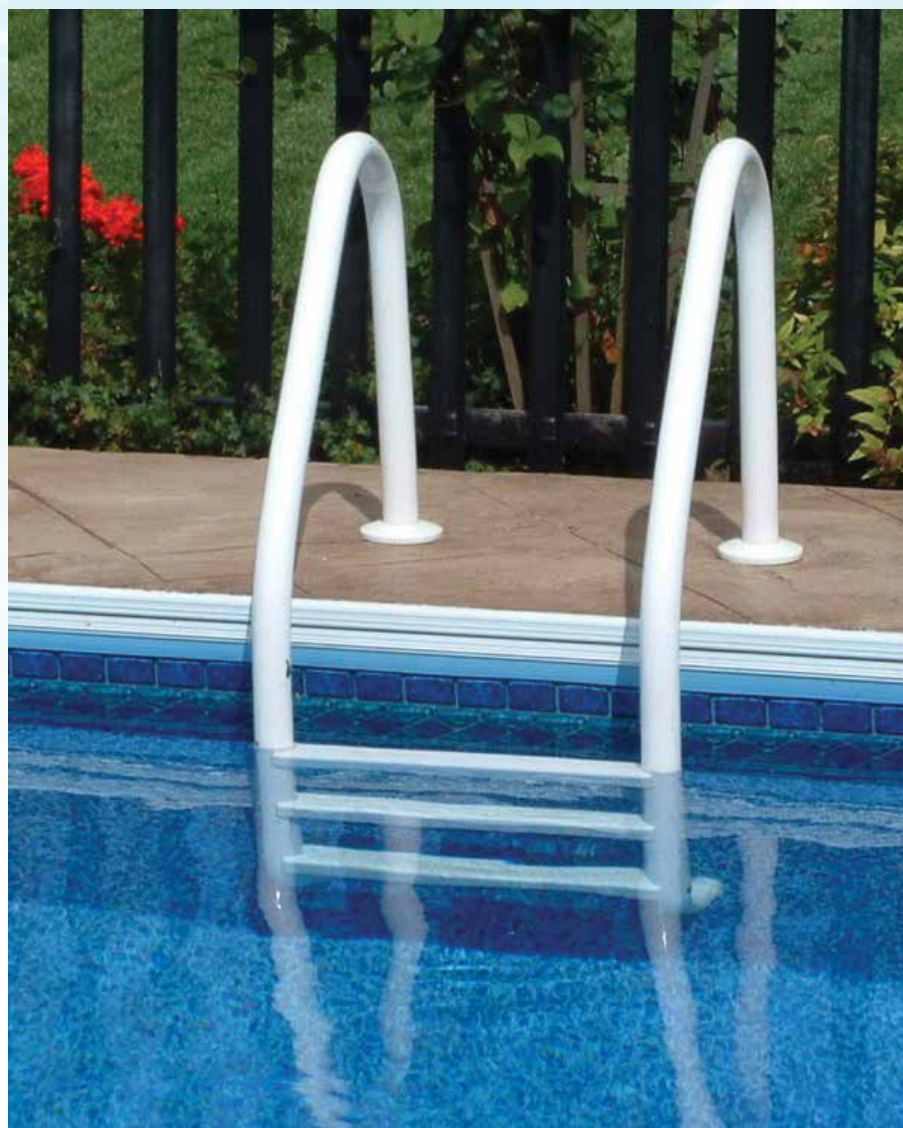

Premium Plus
PPL-324-2S
PPL-324-3S
PPL-324-4S
PPL-324-5S

Classic
P-324-L2
P-324-L3
P-324-L4
P-324-L5

Items in red denote fully reinforced pool rails