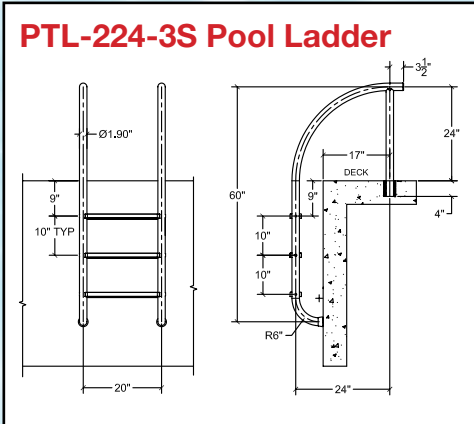

SAFTRON Introducing

New Triton Pool Rail Series

Installation Options

Non-corroding Anchor Socket

6" Surface Mounting Base