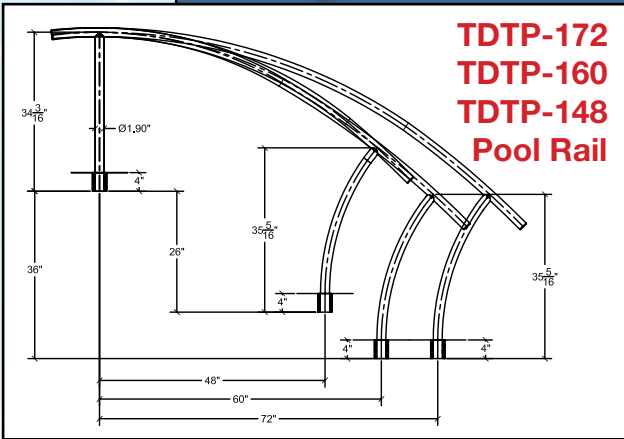

SAFTRON Introducing

New Triton Pool Rail Series

Installation Options

Non-corroding Anchor Socket

6" Surface Mounting Base