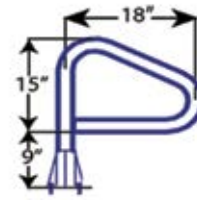

Spa Floor Rails

SF-24-LT