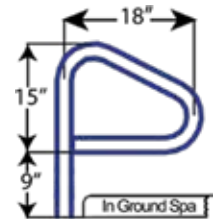

## Spa Floor Rails

SF-24-LT

- Includes Lift and Turn Base

SF-24

For Core and Anchor Socket Mounting