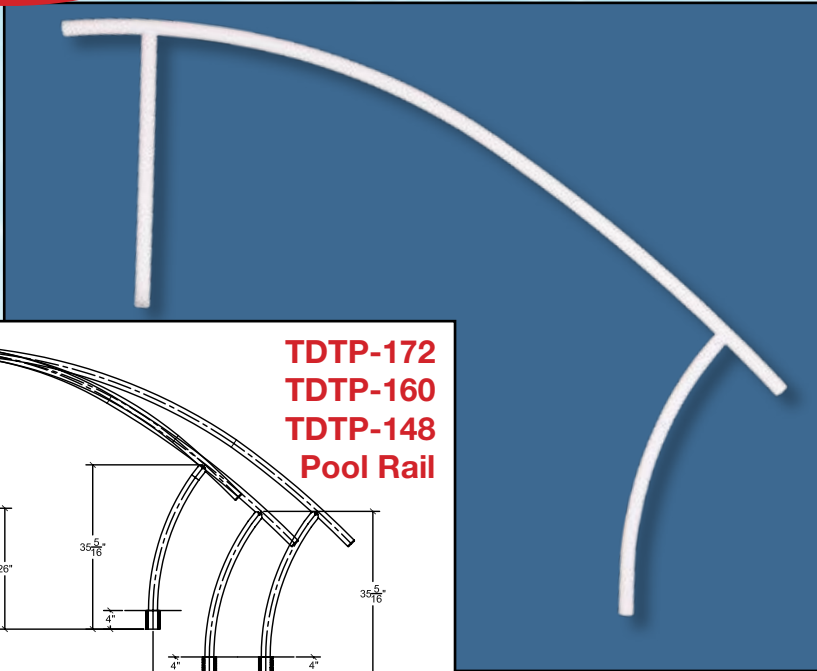

SAFTRON Introducing

New Triton Pool Rail Series

Installation Options

Non-corroding Anchor Socket

6" Surface Mounting Base