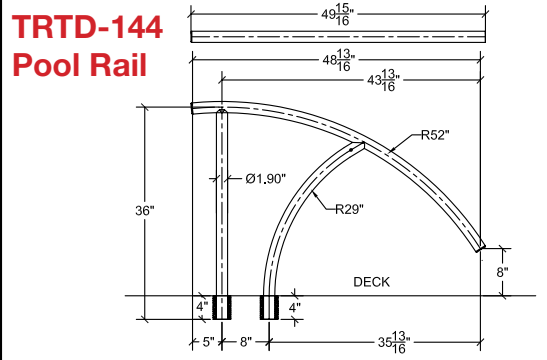

SAFTRON Introducing

New Triton Pool Rail Series

Installation Options

Non-corroding Anchor Socket

6" Surface Mounting Base