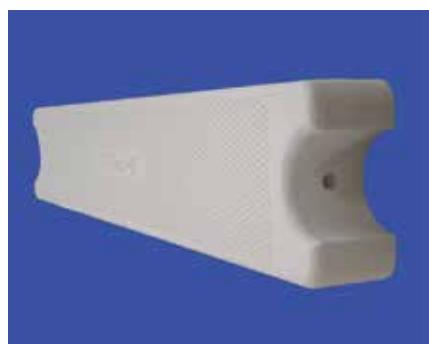

**Single Ladder Step
(Hardware Separate)**
P-LS-20 (single & case qty)
Comes in all 6 colors