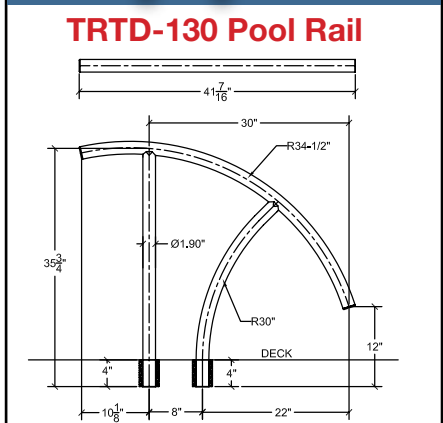

SAFTRON Introducing

New Triton Pool Rail Series

Installation Options

Non-corroding Anchor Socket

6" Surface Mounting Base