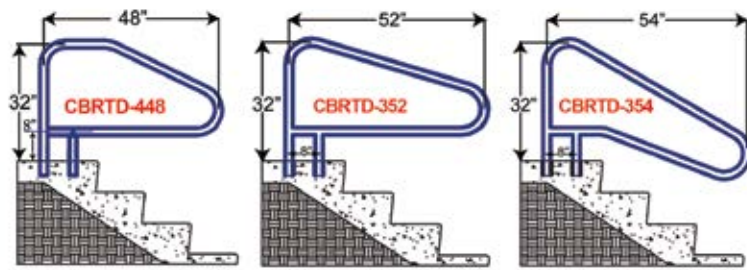

Return-to-Deck Handrails (3 & 4 Bend)

Items in red denote fully reinforced pool rails

Ring Rails

P-329AS-RTD

P-329

Cross Braced Return-to-Deck Rails (3, & 4 Bend)

Items in red denote fully reinforced pool rails

Cross Braced Ladders (3, 4 & 5 Step)

Deck Mounted Handrails

DR-230
DR-232
DR-236
DR-240

Deck-to-Pool Handrails (2 & 3 Bend)

DTP-248
DTP-260

DTP-348
DTP-360
DTP-366
DTP-372

Items in red denote fully reinforced pool rails