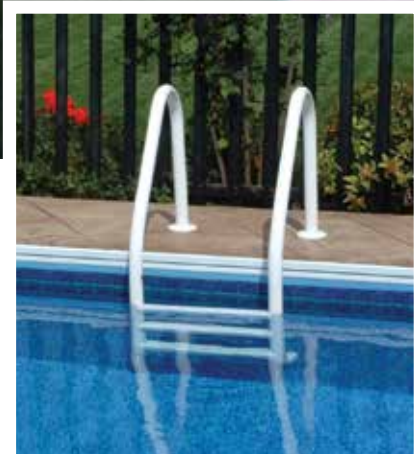

SÄFTRON Pool and Spa

Vinyl Encapsulated Rails and Ladders

SÄFTRON

Say "Goodbye" to Rust Forever!

No Bonding/Grounding Required! Recommended For Salt Water Pools!

SAFTRON

Features and Benefits

Not All Rails Are Created Equally!

Installation Options for Pool and Spa Rails, Handrails, Deck Rails Dock Ladders

**Non-corroding
Anchor Socket**

**6" Surface
Mounting Base**

Comes in 6 Standard Colors

White

Beige

Taupe

Gray