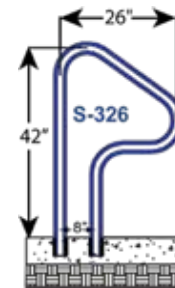

Cross Braced Ladders (3, 4 & 5 Step)

Deck Mounted Handrails

DR-230
DR-232
DR-236
DR-240

Deck-to-Pool Handrails (2 & 3 Bend)

DTP-248
DTP-260

DTP-348
DTP-360
DTP-366
DTP-372

Items in red denote fully reinforced pool rails

CBL-324-3S
CBL-324-4S
CBL-324-5S
CBL-330-3S
CBL-330-4S
CBL-330-5S
CBL-336-3S
CBL-336-4S
CBL-336-5S

Items in red denote fully reinforced pool rails

SAFTRON Spa Rails

Spa Floor Rails

SF-24-LT

- Includes Lift and Turn Base

SF-24

For Core and Anchor Socket Mounting

Double Post Spa Rail

S-326

SAFTRON

Dock Ladders

Perfect for Marinas, Personal Docks/Piers

Made from the same high-impact polymer as our pool rails!