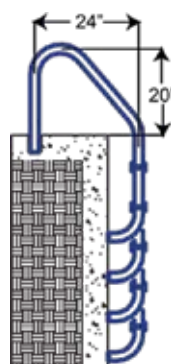

Residential Ladders (2, 3, 4 & 5 Step)