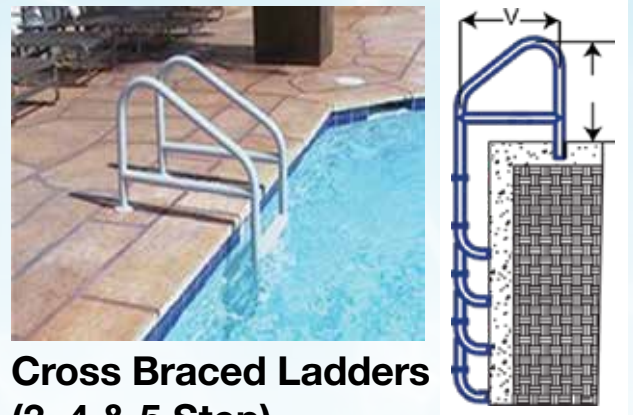

Return-to-Deck Handrails (3 & 4 Bend)

Items in red denote fully reinforced pool rails

Ring Rails

P-329AS-RTD

P-329

Cross Braced Return-to-Deck Rails (3, & 4 Bend)

Items in red denote fully reinforced pool rails

Cross Braced Ladders (3, 4 & 5 Step)

Deck Mounted Handrails

DR-230
DR-232
DR-236
DR-240

Deck-to-Pool Handrails (2 & 3 Bend)

DTP-248
DTP-260

DTP-348
DTP-360
DTP-366
DTP-372

Items in red denote fully reinforced pool rails