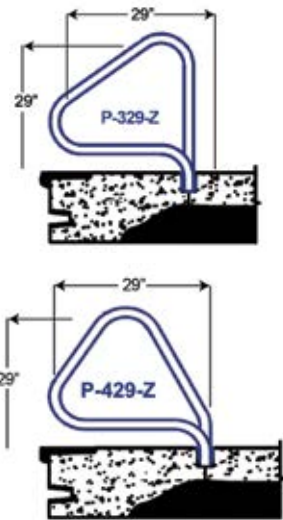

Items in red denote fully reinforced pool rails

Split Ladders (3 & 4 Step)

P-326-SL3 / P-326-SL4

Recommended for automatic pool covers

Camelback Ladders (3 Step)

P-529-L3

Pretzel Rails (3 & 4 Bend) Sold in Pairs

Return-to-Deck Handrails (3 & 4 Bend)

Items in red denote fully reinforced pool rails

Ring Rails

P-329AS-RTD

P-329

Cross Braced Return-to-Deck Rails (3, & 4 Bend)

Items in red denote fully reinforced pool rails