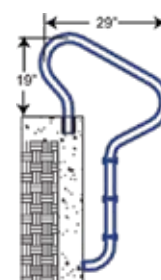

Items in red denote fully reinforced pool rails

Split Ladders (3 & 4 Step)

P-326-SL3 / P-326-SL4

Recommended for automatic pool covers

Camelback Ladders (3 Step)

P-529-L3

Pretzel Rails (3 & 4 Bend) Sold in Pairs

Return-to-Deck Handrails (3 & 4 Bend)

Items in red denote fully reinforced pool rails

Ring Rails

P-329AS-RTD

P-329

Cross Braced Return-to-Deck Rails (3, & 4 Bend)

Items in red denote fully reinforced pool rails