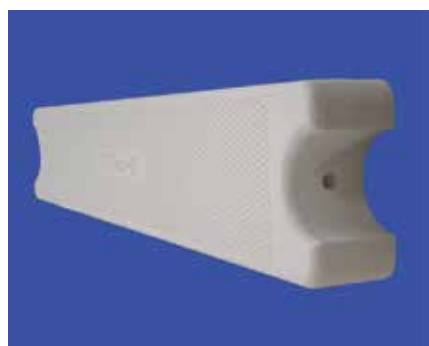

Anchor Socket Covers (Pair)
ASC (single & case qty)

**3 Step Ladder
Refurbishing Kit**
P-3SLR-KIT

**6" Surface Mounting Base
For Ladders and Handrails**
SB-F (case qty)

**Non-corroding
Anchor Socket**
ANCH-1 (single & case qty)
Comes in white only