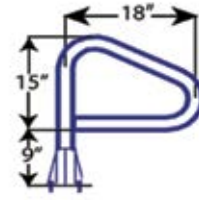

Cross Braced Ladders (3, 4 & 5 Step)

Deck Mounted Handrails

DR-230
DR-232
DR-236
DR-240

Deck-to-Pool Handrails (2 & 3 Bend)

DTP-248
DTP-260

DTP-348
DTP-360
DTP-366
DTP-372

Items in red denote fully reinforced pool rails

CBL-324-3S
CBL-324-4S
CBL-324-5S
CBL-330-3S
CBL-330-4S
CBL-330-5S
CBL-336-3S
CBL-336-4S
CBL-336-5S

Items in red denote fully reinforced pool rails

SAFTRON Spa Rails

Spa Floor Rails

SF-24-LT

- Includes Lift and Turn Base