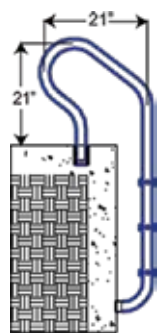

SAFTRON Pool Ladders

Elite Series Ladders (2, 3, 4 & 5 Step)

P-421-LP2
P-421-LP3
P-421-LP4
P-421-LP5