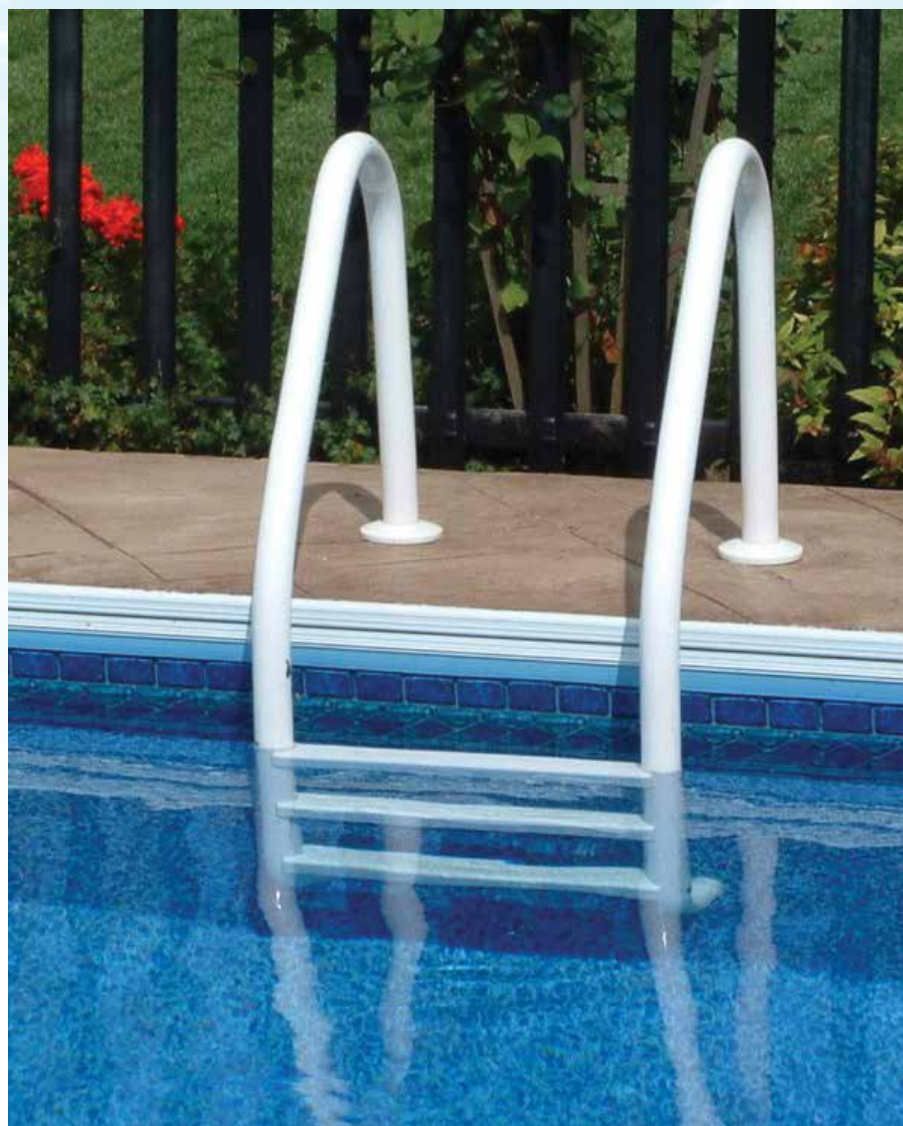

Installation Options for Pool and Spa Rails, Handrails, Deck Rails Dock Ladders

**Non-corroding
Anchor Socket**

**6" Surface
Mounting Base**

Comes in 6 Standard Colors

White

Beige

Taupe

Gray

Graphite
Gray

Black

SAFTRON Introducing

New Triton Pool Rail Series

Installation Options

**Non-corroding
Anchor Socket**

**6" Surface
Mounting Base**

SAFTRON Pool Ladders

Items in red denote fully reinforced pool rails

Split Ladders (3 & 4 Step)

P-326-SL3 / P-326-SL4

Recommended for automatic pool covers

Camelback Ladders (3 Step)

P-529-L3

Pretzel Rails (3 & 4 Bend) Sold in Pairs