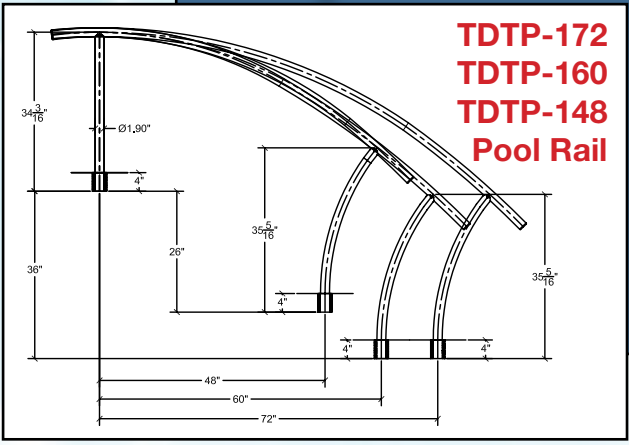

SAFTRON Introducing

New Triton Pool Rail Series

Installation Options

**Non-corroding
Anchor Socket**

**6" Surface
Mounting Base**