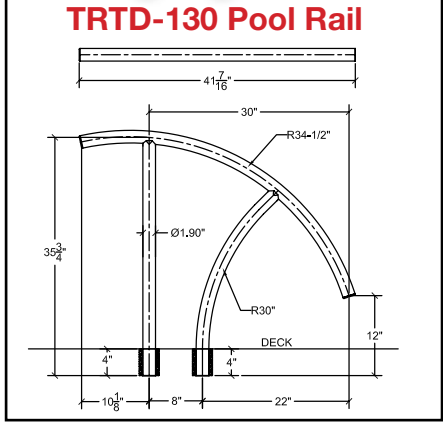

Installation Options for Pool and Spa Rails, Handrails, Deck Rails Dock Ladders

**Non-corroding
Anchor Socket**

**6" Surface
Mounting Base**

Comes in 6 Standard Colors

White

Beige

Taupe

Gray

Graphite
Gray

Black

SAFTRON Introducing

New Triton Pool Rail Series

Installation Options

**Non-corroding
Anchor Socket**

**6" Surface
Mounting Base**

SAFTRON Pool Ladders