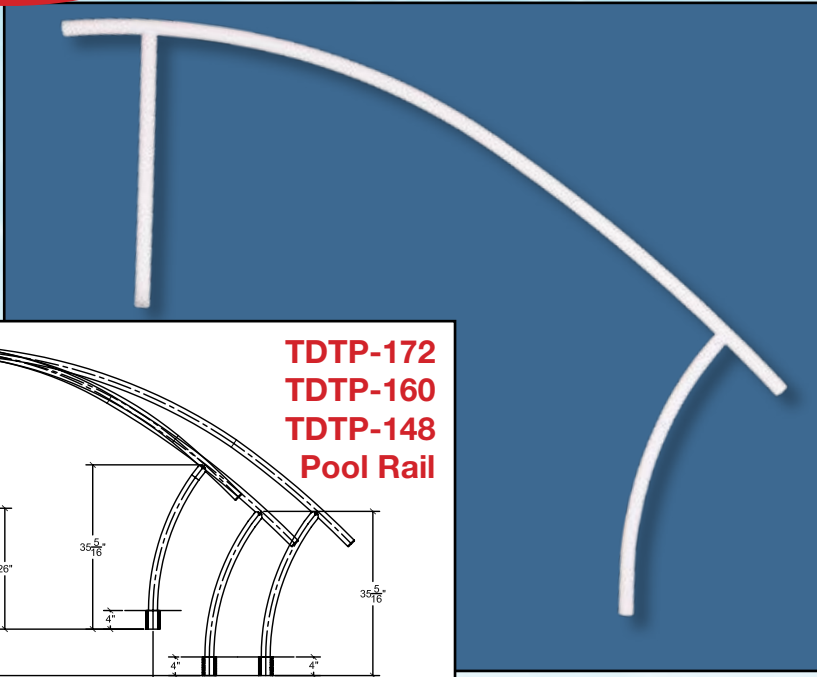

Installation Options for Pool and Spa Rails, Handrails, Deck Rails Dock Ladders

**Non-corroding
Anchor Socket**

**6" Surface
Mounting Base**

Comes in 6 Standard Colors

White

Beige

Taupe

Gray

Graphite
Gray

Black

SAFTRON Introducing

New Triton Pool Rail Series

Installation Options

**Non-corroding
Anchor Socket**

**6" Surface
Mounting Base**

SAFTRON Pool Ladders