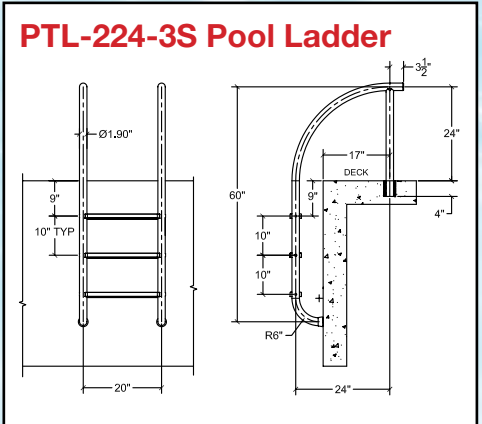

SAFTRON Introducing

New Triton Pool Rail Series

Installation Options

**Non-corroding
Anchor Socket**

**6" Surface
Mounting Base**