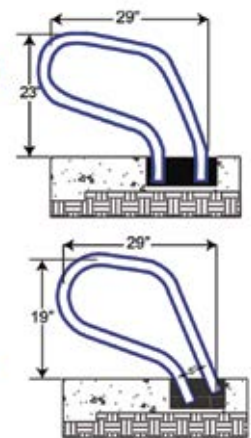

Items in red denote fully reinforced pool rails

Split Ladders (3 & 4 Step)

P-326-SL3 / P-326-SL4

Recommended for automatic pool covers

Camelback Ladders (3 Step)

P-529-L3

Pretzel Rails (3 & 4 Bend) Sold in Pairs

Return-to-Deck Handrails (3 & 4 Bend)

Items in red denote fully reinforced pool rails

Ring Rails

P-329AS-RTD

P-329

Cross Braced Return-to-Deck Rails (3, & 4 Bend)

Items in red denote fully reinforced pool rails

Cross Braced Ladders (3, 4 & 5 Step)

Deck Mounted Handrails

DR-230
DR-232
DR-236
DR-240

Deck-to-Pool Handrails (2 & 3 Bend)

DTP-248
DTP-260

DTP-348
DTP-360
DTP-366
DTP-372

Items in red denote fully reinforced pool rails