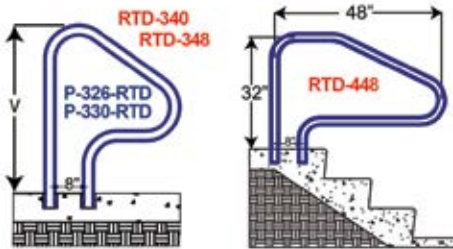

Items in red denote fully reinforced pool rails

Split Ladders (3 & 4 Step)

P-326-SL3 / P-326-SL4

Recommended for automatic pool covers

Camelback Ladders (3 Step)

P-529-L3

Pretzel Rails (3 & 4 Bend) Sold in Pairs

Return-to-Deck Handrails (3 & 4 Bend)

Items in red denote fully reinforced pool rails

Ring Rails

P-329AS-RTD

P-329

Cross Braced Return-to-Deck Rails (3, & 4 Bend)

Items in red denote fully reinforced pool rails