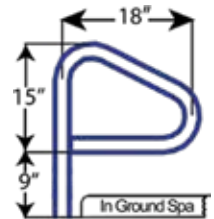

- Includes Lift and Turn Base

SF-24

For Core and Anchor Socket Mounting