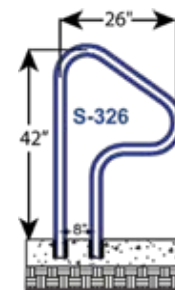

Double Post Spa Rail S-326