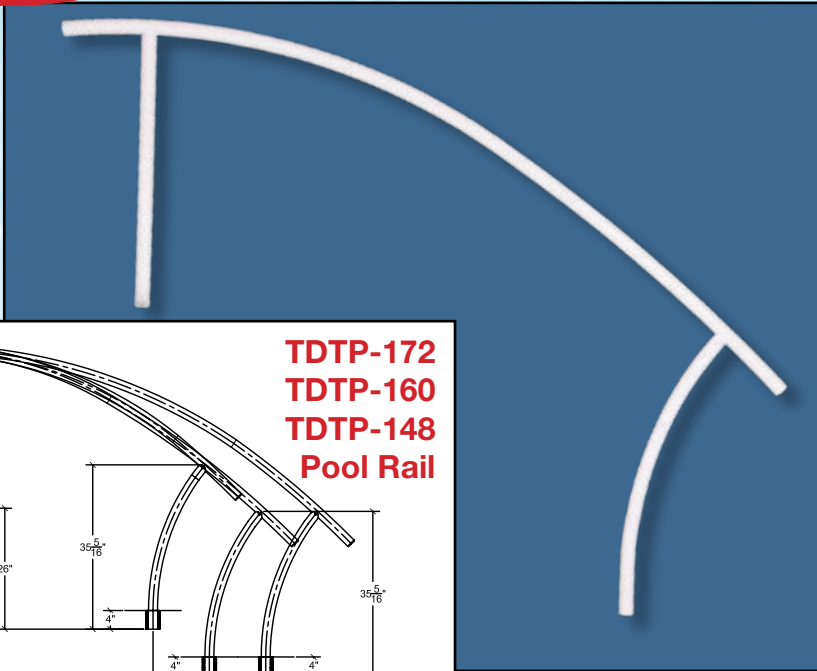

Installation Options for Pool and Spa Rails, Handrails, Deck Rails Dock Ladders

**Non-corroding
Anchor Socket**

**6" Surface
Mounting Base**

Comes in 6 Standard Colors

White

Beige

Taupe

Gray

Graphite
Gray

Black

SAFTRON Introducing

New Triton Pool Rail Series

Installation Options

**Non-corroding
Anchor Socket**

**6" Surface
Mounting Base**

SAFTRON Pool Ladders