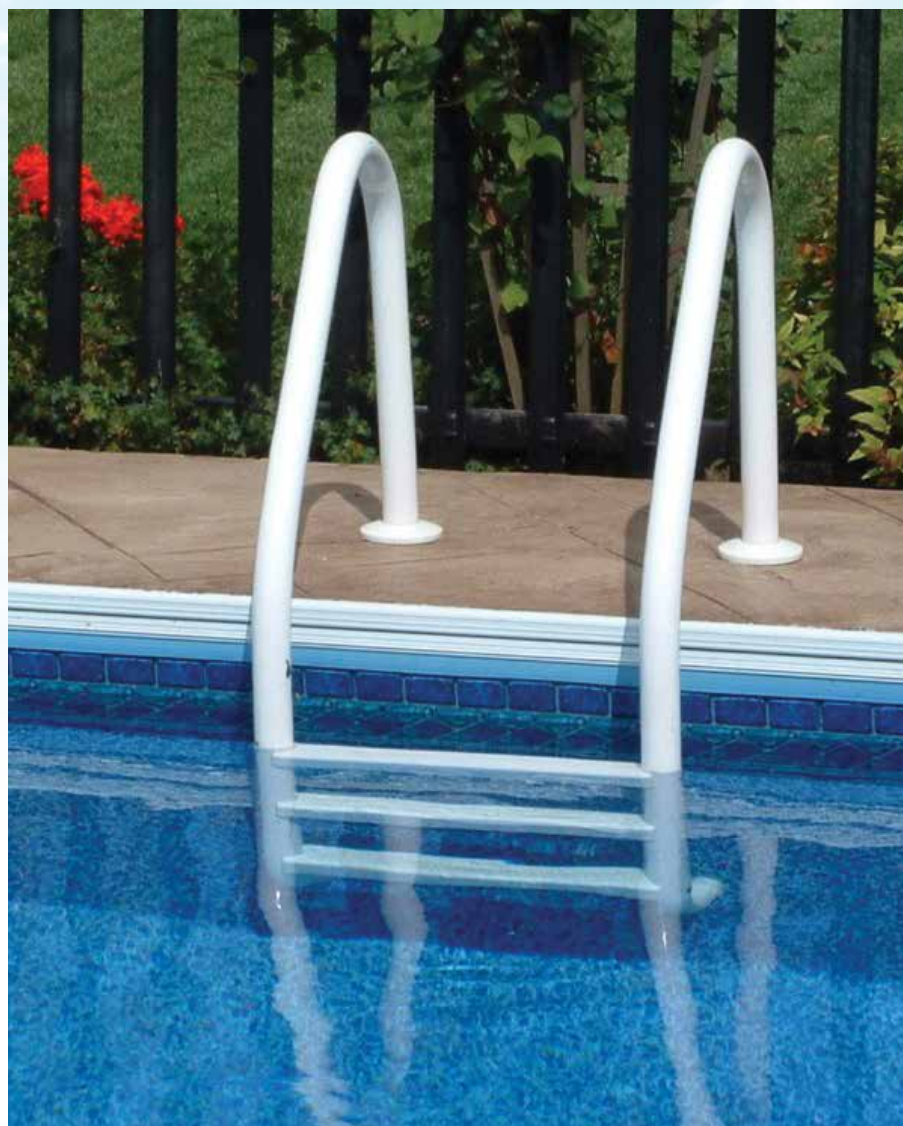

Installation Options for Pool and Spa Rails, Handrails, Deck Rails Dock Ladders

**Non-corroding
Anchor Socket**

**6" Surface
Mounting Base**

Comes in 6 Standard Colors

White

Beige

Taupe

Gray

Graphite
Gray

Black

SAFTRON Introducing

New Triton Pool Rail Series

Installation Options

**Non-corroding
Anchor Socket**

**6" Surface
Mounting Base**

SAFTRON Pool Ladders

Items in red denote fully reinforced pool rails

Split Ladders (3 & 4 Step)

P-326-SL3 / P-326-SL4

Recommended for
automatic pool covers

Camelback Ladders (3 Step)

P-529-L3

Pretzel Rails (3 & 4 Bend) Sold in Pairs