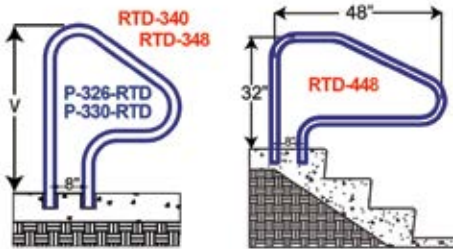

Items in red denote fully reinforced pool rails

Split Ladders (3 & 4 Step)

P-326-SL3 / P-326-SL4

Recommended for
automatic pool covers

Camelback Ladders (3 Step)

P-529-L3

Pretzel Rails (3 & 4 Bend) Sold in Pairs

Return-to-Deck Handrails (3 & 4 Bend)

Items in red denote fully reinforced pool rails

Ring Rails

P-329AS-RTD

P-329

Cross Braced Return-to-Deck Rails (3, & 4 Bend)

Items in red denote fully reinforced pool rails