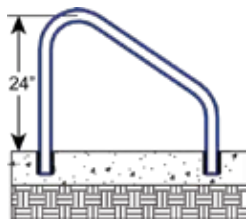

Return-to-Deck Handrails (3 & 4 Bend)

Items in red denote fully reinforced pool rails

Ring Rails

P-329AS-RTD

P-329

Cross Braced Return-to-Deck Rails (3, & 4 Bend)

Items in red denote fully reinforced pool rails

Cross Braced Ladders (3, 4 & 5 Step)

Deck Mounted Handrails

DR-230
DR-232
DR-236
DR-240

Deck-to-Pool Handrails (2 & 3 Bend)

DTP-248
DTP-260

DTP-348
DTP-360
DTP-366
DTP-372

Items in red denote fully reinforced pool rails