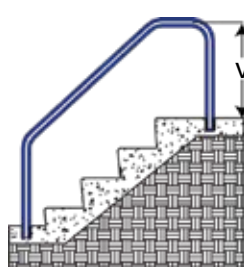

Return-to-Deck Handrails (3 & 4 Bend)

Items in red denote fully reinforced pool rails

Ring Rails

P-329AS-RTD

P-329

Cross Braced Return-to-Deck Rails (3, & 4 Bend)

Items in red denote fully reinforced pool rails

Cross Braced Ladders (3, 4 & 5 Step)

Deck Mounted Handrails

DR-230
DR-232
DR-236
DR-240

Deck-to-Pool Handrails (2 & 3 Bend)

DTP-248
DTP-260

DTP-348
DTP-360
DTP-366
DTP-372

Items in red denote fully reinforced pool rails

CBL-324-3S
CBL-324-4S
CBL-324-5S
CBL-330-3S
CBL-330-4S
CBL-330-5S
CBL-336-3S
CBL-336-4S
CBL-336-5S

Items in red denote fully reinforced pool rails

SAFTRON Spa Rails

Spa Floor Rails

SF-24-LT

- Includes Lift and Turn Base