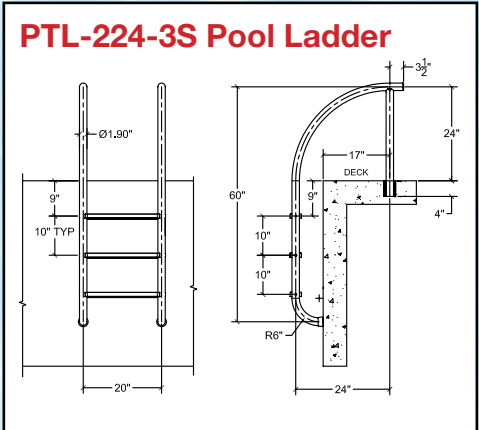

Installation Options for Pool and Spa Rails, Handrails, Deck Rails Dock Ladders

**Non-corroding
Anchor Socket**

**6" Surface
Mounting Base**

Comes in 6 Standard Colors

White

Beige

Taupe

Gray

Graphite
Gray

Black

SAFTRON Introducing

New Triton Pool Rail Series

Installation Options

**Non-corroding
Anchor Socket**

**6" Surface
Mounting Base**

SAFTRON Pool Ladders