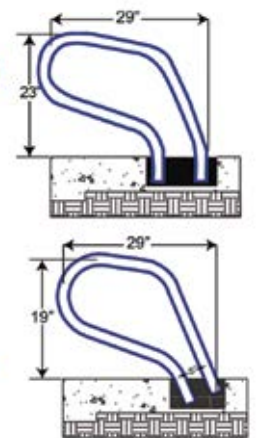

Items in red denote fully reinforced pool rails

Split Ladders (3 & 4 Step)

P-326-SL3 / P-326-SL4

Recommended for
automatic pool covers

Camelback Ladders (3 Step)

P-529-L3

Pretzel Rails (3 & 4 Bend) Sold in Pairs

Return-to-Deck Handrails (3 & 4 Bend)

Items in red denote fully reinforced pool rails

Ring Rails

P-329AS-RTD

P-329

Cross Braced Return-to-Deck Rails (3, & 4 Bend)

Items in red denote fully reinforced pool rails

Cross Braced Ladders (3, 4 & 5 Step)

Deck Mounted Handrails

DR-230
DR-232
DR-236
DR-240

Deck-to-Pool Handrails (2 & 3 Bend)

DTP-248
DTP-260

DTP-348
DTP-360
DTP-366
DTP-372

Items in red denote fully reinforced pool rails