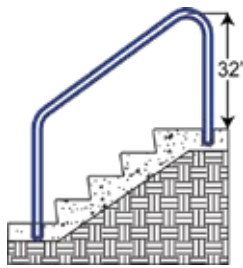

Return-to-Deck Handrails (3 & 4 Bend)

Items in red denote fully reinforced pool rails

Ring Rails

P-329AS-RTD

P-329

Cross Braced Return-to-Deck Rails (3, & 4 Bend)

Items in red denote fully reinforced pool rails

Cross Braced Ladders (3, 4 & 5 Step)

Deck Mounted Handrails

DR-230
DR-232
DR-236
DR-240

Deck-to-Pool Handrails (2 & 3 Bend)

DTP-248
DTP-260

DTP-348
DTP-360
DTP-366
DTP-372

Items in red denote fully reinforced pool rails