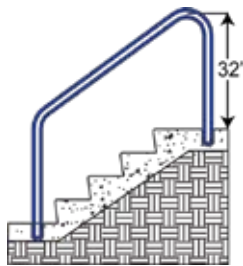

Return-to-Deck Handrails (3 & 4 Bend)

Items in red denote fully reinforced pool rails

Ring Rails

P-329AS-RTD

P-329

Cross Braced Return-to-Deck Rails (3, & 4 Bend)

Items in red denote fully reinforced pool rails

Cross Braced Ladders (3, 4 & 5 Step)

Deck Mounted Handrails

DR-230
DR-232
DR-236
DR-240

Deck-to-Pool Handrails (2 & 3 Bend)

DTP-248
DTP-260

DTP-348
DTP-360
DTP-366
DTP-372

Items in red denote fully reinforced pool rails