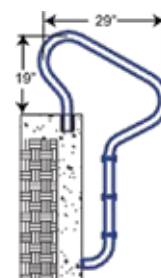

Items in red denote fully reinforced pool rails

Split Ladders (3 & 4 Step)

P-326-SL3 / P-326-SL4

Recommended for
automatic pool covers

Camelback Ladders (3 Step)

P-529-L3

Pretzel Rails (3 & 4 Bend) Sold in Pairs

Return-to-Deck Handrails (3 & 4 Bend)

Items in red denote fully reinforced pool rails

Ring Rails

P-329AS-RTD

P-329

Cross Braced Return-to-Deck Rails (3, & 4 Bend)

Items in red denote fully reinforced pool rails