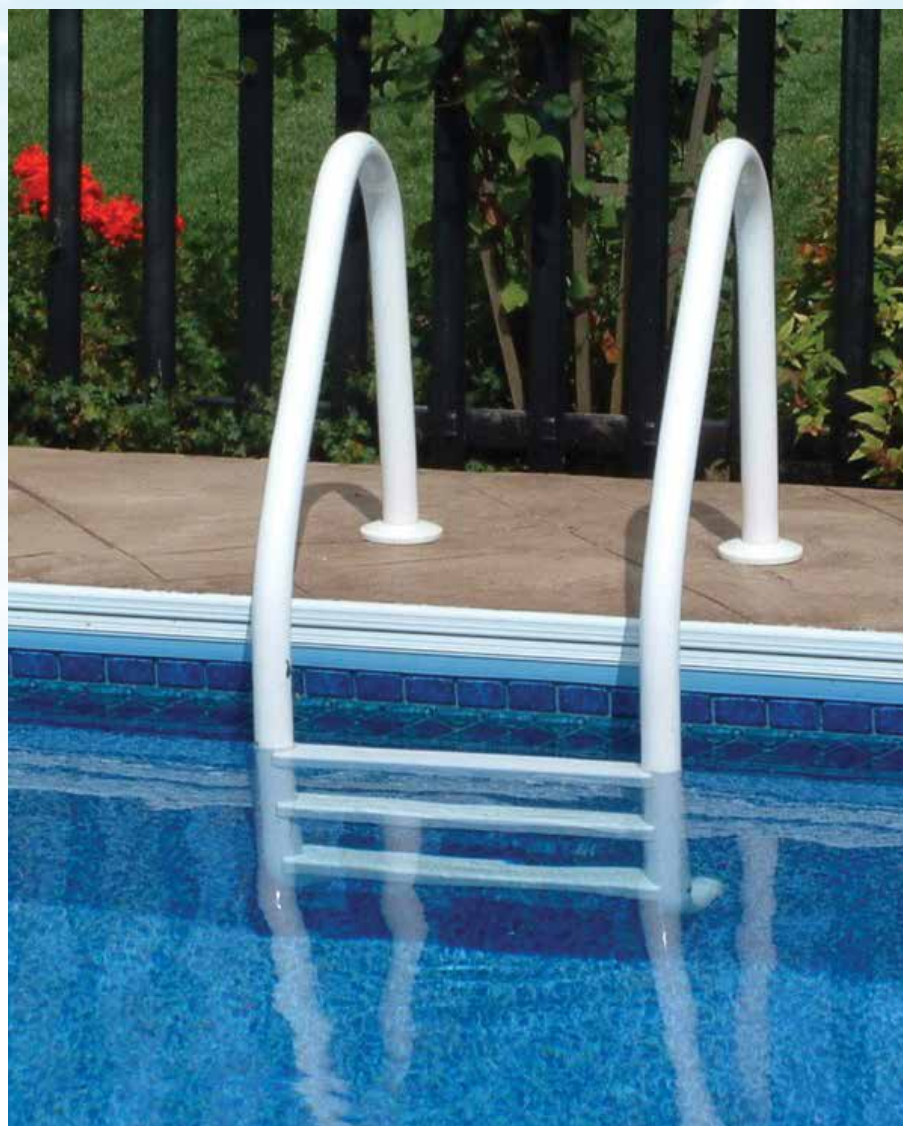

Installation Options for Pool and Spa Rails, Handrails, Deck Rails Dock Ladders

**Non-corroding
Anchor Socket**

**6" Surface
Mounting Base**

Comes in 6 Standard Colors

White

Beige

Taupe

Gray

Graphite
Gray

Black

SAFTRON Introducing

New Triton Pool Rail Series

Installation Options

6" Surface Mounting Base

Non-corroding Anchor Socket

SAFTRON Pool Ladders

Items in red denote fully reinforced pool rails

Split Ladders (3 & 4 Step)

P-326-SL3 / P-326-SL4

Recommended for
automatic pool covers

Camelback Ladders (3 Step)

P-529-L3

Pretzel Rails (3 & 4 Bend) Sold in Pairs