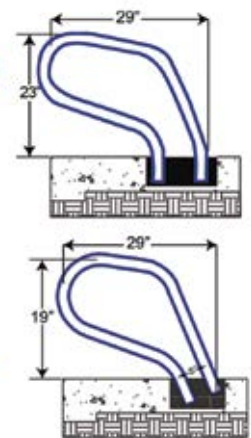

Items in red denote fully reinforced pool rails

Split Ladders (3 & 4 Step)

P-326-SL3 / P-326-SL4

Recommended for
automatic pool covers

Camelback Ladders (3 Step)

P-529-L3

Pretzel Rails (3 & 4 Bend) Sold in Pairs

Return-to-Deck Handrails (3 & 4 Bend)

Items in red denote fully reinforced pool rails

Ring Rails

P-329AS-RTD

P-329

Cross Braced Return-to-Deck Rails (3, & 4 Bend)

Items in red denote fully reinforced pool rails

Cross Braced Ladders (3, 4 & 5 Step)

Deck Mounted Handrails

DR-230
DR-232
DR-236
DR-240

Deck-to-Pool Handrails (2 & 3 Bend)

DTP-248
DTP-260

DTP-348
DTP-360
DTP-366
DTP-372

Items in red denote fully reinforced pool rails