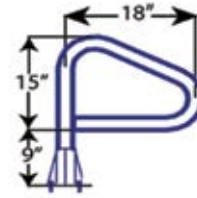

Cross Braced Ladders (3, 4 & 5 Step)

Deck Mounted Handrails

DR-230
DR-232
DR-236
DR-240

Deck-to-Pool Handrails (2 & 3 Bend)

DTP-248
DTP-260

DTP-348
DTP-360
DTP-366
DTP-372

Items in red denote fully reinforced pool rails

CBL-324-3S
CBL-324-4S
CBL-324-5S
CBL-330-3S
CBL-330-4S
CBL-330-5S
CBL-336-3S
CBL-336-4S
CBL-336-5S

Items in red denote fully reinforced pool rails

SAFTRON Spa Rails

Spa Floor Rails

SF-24-LT

- Includes Lift and Turn Base