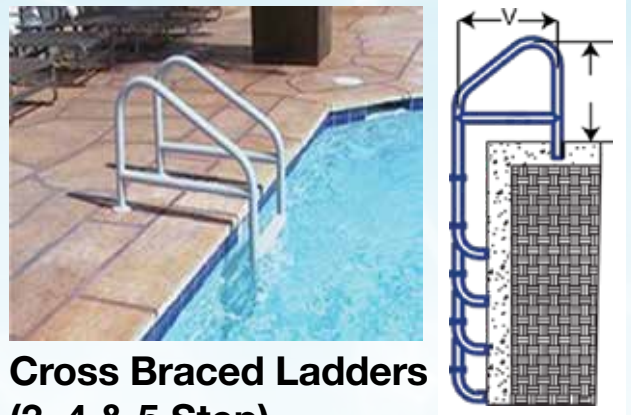

Return-to-Deck Handrails (3 & 4 Bend)

Items in red denote fully reinforced pool rails

Ring Rails

P-329AS-RTD

P-329

Cross Braced Return-to-Deck Rails (3, & 4 Bend)

Items in red denote fully reinforced pool rails

Cross Braced Ladders (3, 4 & 5 Step)

Deck Mounted Handrails

DR-230
DR-232
DR-236
DR-240

Deck-to-Pool Handrails (2 & 3 Bend)

DTP-248
DTP-260

DTP-348
DTP-360
DTP-366
DTP-372

Items in red denote fully reinforced pool rails