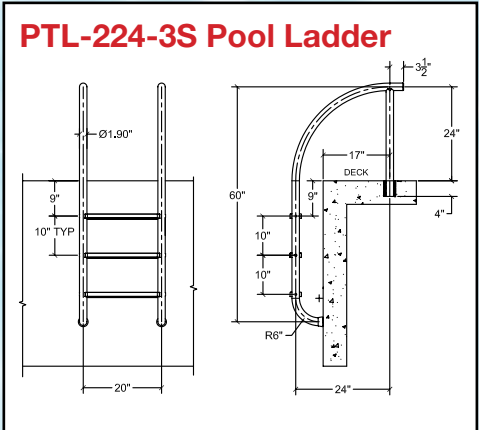

SAFTRON Introducing

New Triton Pool Rail Series

Installation Options

6" Surface Mounting Base

Non-corroding Anchor Socket