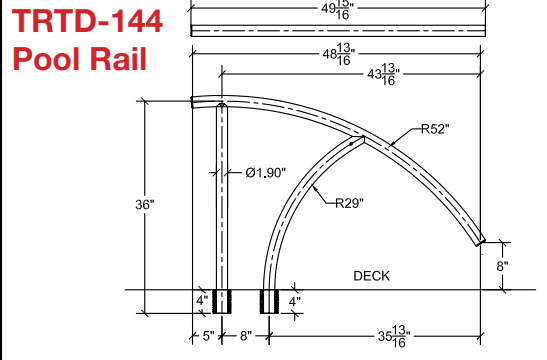

SAFTRON Introducing

New Triton Pool Rail Series

Installation Options

6" Surface Mounting Base

Non-corroding Anchor Socket