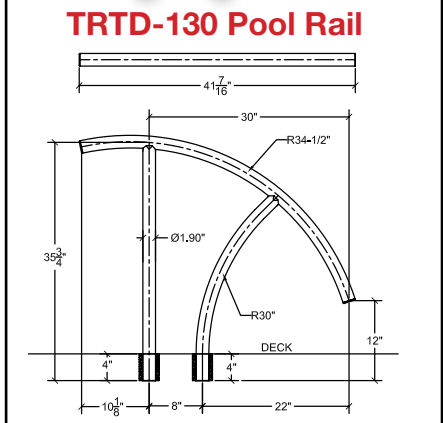

SAFTRON Introducing

New Triton Pool Rail Series

Installation Options

6" Surface Mounting Base

Non-corroding Anchor Socket