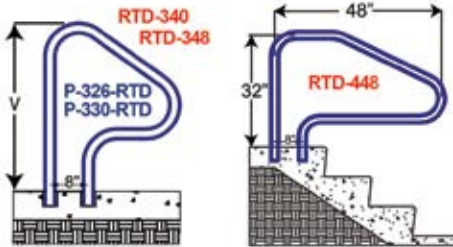

Items in red denote fully reinforced pool rails

Split Ladders (3 & 4 Step)

P-326-SL3 / P-326-SL4

Recommended for
automatic pool covers

Camelback Ladders (3 Step)

P-529-L3

Pretzel Rails (3 & 4 Bend) Sold in Pairs

Return-to-Deck Handrails (3 & 4 Bend)

Items in red denote fully reinforced pool rails

Ring Rails

P-329AS-RTD

P-329

Cross Braced Return-to-Deck Rails (3, & 4 Bend)

Items in red denote fully reinforced pool rails