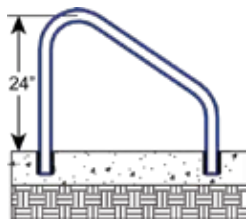

Return-to-Deck Handrails (3 & 4 Bend)

Items in red denote fully reinforced pool rails

Ring Rails

P-329AS-RTD

P-329

Cross Braced Return-to-Deck Rails (3, & 4 Bend)

Items in red denote fully reinforced pool rails

Cross Braced Ladders (3, 4 & 5 Step)

Deck Mounted Handrails

DR-230
DR-232
DR-236
DR-240

Deck-to-Pool Handrails (2 & 3 Bend)

DTP-248
DTP-260

DTP-348
DTP-360
DTP-366
DTP-372

Items in red denote fully reinforced pool rails