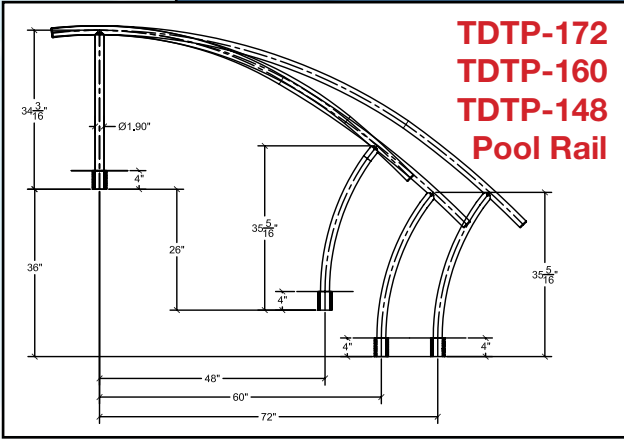

SAFTRON Introducing

New Triton Pool Rail Series

Installation Options

6" Surface Mounting Base

Non-corroding Anchor Socket