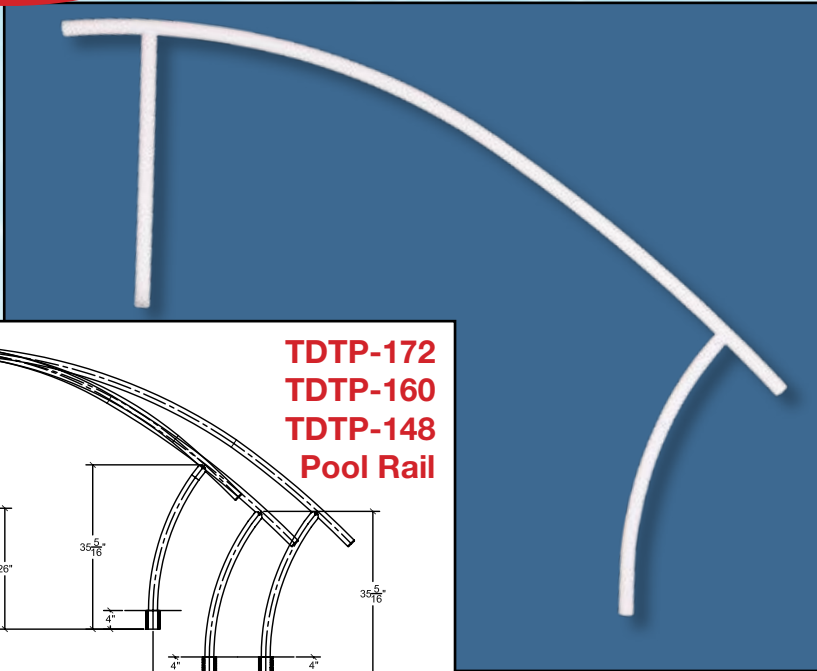

Installation Options for Pool and Spa Rails, Handrails, Deck Rails Dock Ladders

**Non-corroding
Anchor Socket**

**6" Surface
Mounting Base**

Comes in 6 Standard Colors

White

Beige

Taupe

Gray

Graphite
Gray

Black

SAFTRON Introducing

New Triton Pool Rail Series

Installation Options

6" Surface Mounting Base

Non-corroding Anchor Socket

SAFTRON Pool Ladders