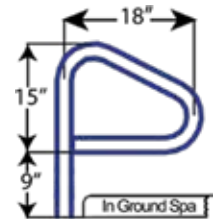

- Includes Lift and Turn Base

SF-24

For Core and Anchor Socket Mounting