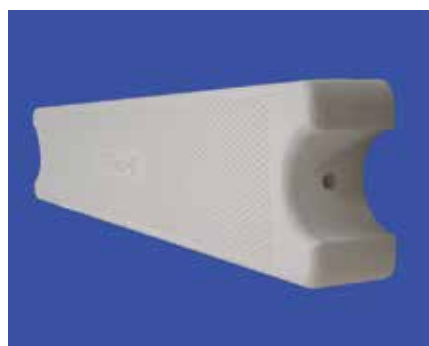

Reinforced with Marine grade aluminum for strength and durability!!

Surface base 6"
Top Mount
(Included in purchase)
Non-corroding composite
NO GROUNDING!!!
When installed with
SAFTRON Pool Rails

DL-212-5S

**Anchor Socket Covers (Pair)
ASC (single & case qty)**

**3 Step Ladder
Refurbishing Kit
P-3SLR-KIT**

**6" Surface Mounting Base
For Ladders and Handrails
SB-F (case qty)**

**Non-corroding
Anchor Socket
ANCH-1 (single & case qty)
Comes in white only**