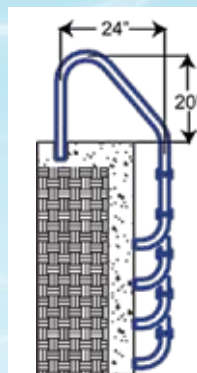

Residential Ladders (2, 3, 4 & 5 Step)