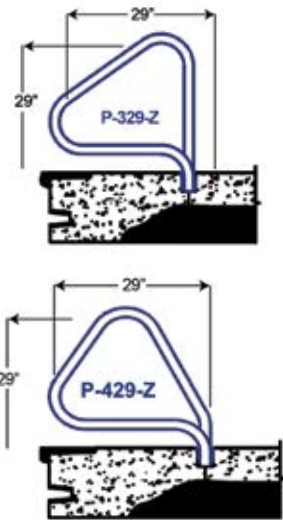

Items in red denote fully reinforced pool rails

Split Ladders (3 & 4 Step)

P-326-SL3 / P-326-SL4

Recommended for
automatic pool covers

Camelback Ladders (3 Step)

P-529-L3

Pretzel Rails (3 & 4 Bend) Sold in Pairs

Return-to-Deck Handrails (3 & 4 Bend)

Items in red denote fully reinforced pool rails

Ring Rails

P-329AS-RTD

P-329

Cross Braced Return-to-Deck Rails (3, & 4 Bend)

Items in red denote fully reinforced pool rails