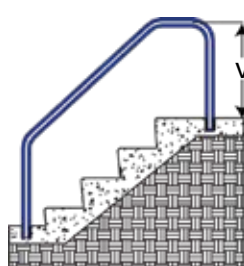

Return-to-Deck Handrails (3 & 4 Bend)

Items in red denote fully reinforced pool rails

Ring Rails

P-329AS-RTD

P-329

Cross Braced Return-to-Deck Rails (3, & 4 Bend)

Items in red denote fully reinforced pool rails

Cross Braced Ladders (3, 4 & 5 Step)

Deck Mounted Handrails

DR-230
DR-232
DR-236
DR-240

Deck-to-Pool Handrails (2 & 3 Bend)

DTP-248
DTP-260

DTP-348
DTP-360
DTP-366
DTP-372

Items in red denote fully reinforced pool rails

CBL-324-3S
CBL-324-4S
CBL-324-5S
CBL-330-3S
CBL-330-4S
CBL-330-5S
CBL-336-3S
CBL-336-4S
CBL-336-5S

Items in red denote fully reinforced pool rails

SAFTRON Spa Rails

Spa Floor Rails

SF-24-LT

- Includes Lift and Turn Base