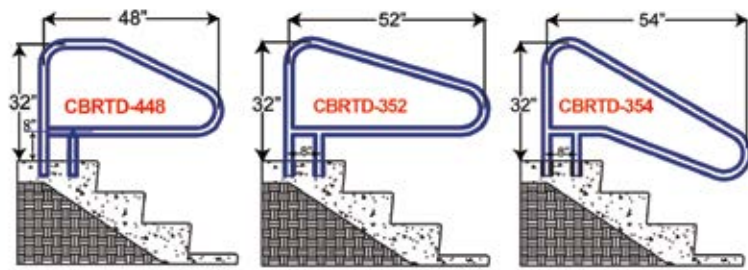

Return-to-Deck Handrails (3 & 4 Bend)

Items in red denote fully reinforced pool rails

Ring Rails

P-329AS-RTD

P-329

Cross Braced Return-to-Deck Rails (3, & 4 Bend)

Items in red denote fully reinforced pool rails

Cross Braced Ladders (3, 4 & 5 Step)

Deck Mounted Handrails

DR-230
DR-232
DR-236
DR-240

Deck-to-Pool Handrails (2 & 3 Bend)

DTP-248
DTP-260

DTP-348
DTP-360
DTP-366
DTP-372

Items in red denote fully reinforced pool rails