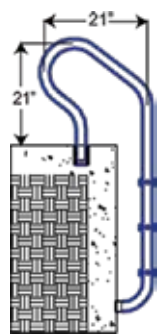

SAFTRON Pool Ladders

Elite Series Ladders (2, 3, 4 & 5 Step)

P-421-LP2
P-421-LP3
P-421-LP4
P-421-LP5