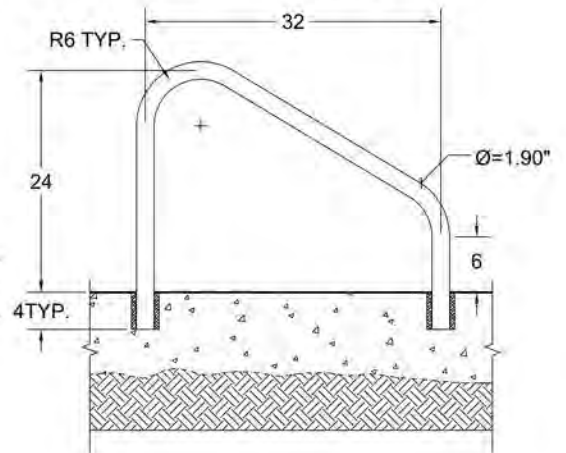

DR-232 HANDRAILS (PAIR)