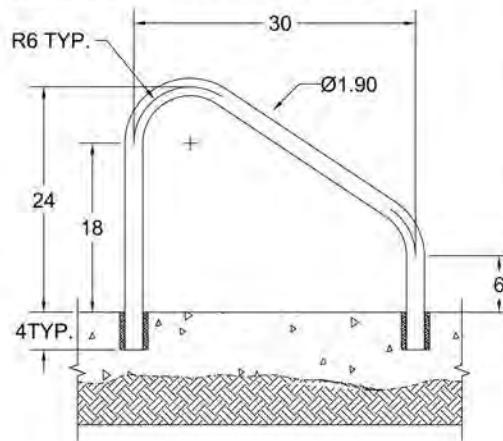

Features

- High impact polymer exterior
- Aluminum fully reinforced interior
- Tubing: 1.90" OD, 1.38" ID
- Bends: 6" radius
- Wall thickness: .25"

Model	Description	Shipping Wt.	L	W	H
DR-230	30" W x 24" H, 2 Bend	18 lbs.	43"	38"	2"
DR-232	32" W x 24" H, 2 Bend	19 lbs.	43"	38"	2"
DR-236	36" W x 24" H, 2 Bend	20 lbs.	43"	38"	2"
DR-240	40" W x 24" H, 2 Bend	21 lbs.	50"	38"	2"

All measurements on center. Escutcheons are included. When ordering, add the color to the end of the model number: (W) White, (B) Beige, (G) Gray, (T) Taupe, (BK) Black. Saftron ladders and rails are available in custom bends, sizes, and colors.

DR-230 HANDRAILS (PAIR)