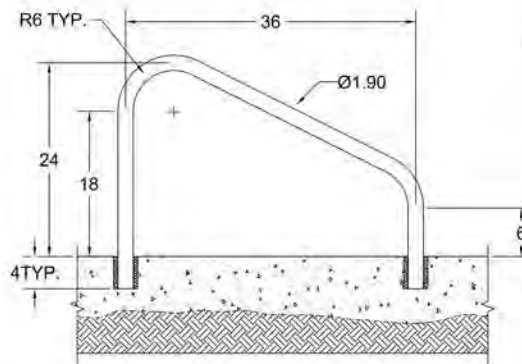

DR-236 HANDRAILS (PAIR)