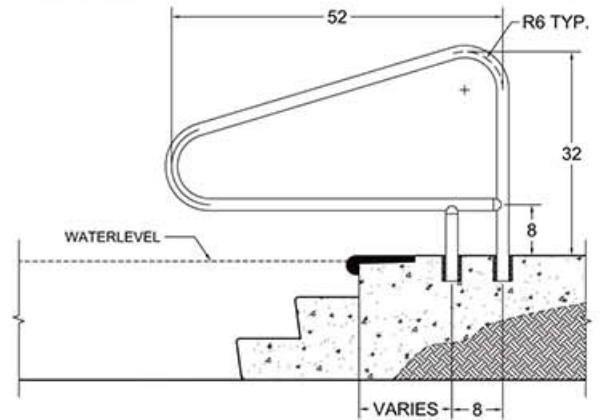

SAFTRON

Commercial Cross-braced Handrails

Features

- High impact polymer exterior
- Fully Reinforced- Aluminum reinforced interior
- Tubing: 1.90" OD, 1.38" ID
- Bends: 6" radius
- Wall thickness: .25"

Model	Description	Shipping Wt.	L	W	H
CBRTD-352	52" W x 32" H, 3 Bend	20 lbs.	56"	40"	2"
CBRTD-354	54" W x 32" H, 3 Bend	20 lbs.	56"	40"	2"
CBRTD-448	48" W x 32" H, 4 Bend	18 lbs.	56"	40"	2"

All measurements on center. Escutcheons are included. When ordering, add the color to the end of the model number: (W) White, (B) Beige, (G) Gray, (T) Taupe, (BK) Black. Saftron ladders and rails are available in custom bends, sizes, and colors.

RETURN-TO-DECK HANDRAIL
CBRTD-354 CROSS BRACED

RETURN-TO-DECK HANDRAIL
CBRTD-352 CROSS BRACED

RETURN-TO-DECK HANDRAIL
CBRTD-448 CROSS BRACED