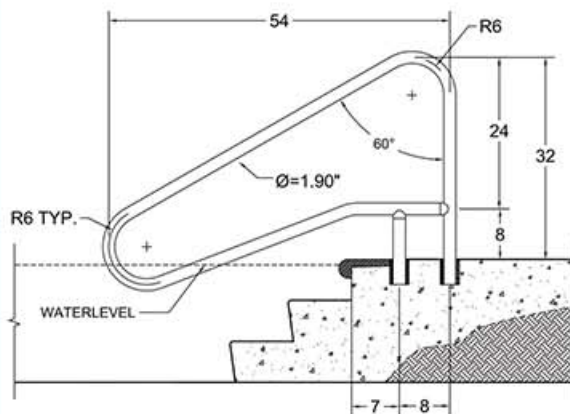

SAFTRON

Commercial Cross-braced Handrails

Features

- High impact polymer exterior
- Fully Reinforced- Aluminum reinforced interior
- Tubing: 1.90" OD, 1.38" ID
- Bends: 6" radius
- Wall thickness: .25"

Model	Description	Shipping Wt.	L	W	H
CBRTD-352	52" W x 32" H, 3 Bend	20 lbs.	56"	40"	2"
CBRTD-354	54" W x 32" H, 3 Bend	20 lbs.	56"	40"	2"
CBRTD-448	48" W x 32" H, 4 Bend	18 lbs.	56"	40"	2"

All measurements on center. Escutcheons are included. When ordering, add the color to the end of the model number: (W) White, (B) Beige, (G) Gray, (T) Taupe, (BK) Black. Saftron ladders and rails are available in custom bends, sizes, and colors.

RETURN-TO-DECK HANDRAIL
CBRTD-354 CROSS BRACED

RETURN-TO-DECK HANDRAIL
CBRTD-352 CROSS BRACED

RETURN-TO-DECK HANDRAIL
CBRTD-448 CROSS BRACED