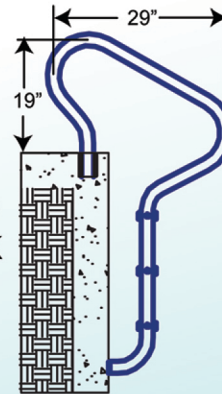

### RETURN TO DECK HANDRAILS & GRABRAILS

Part #	Width	Height
P- 326-RTD	26"	30"
P- 330-RTD	30"	30"
P- 340-RTD	40"	32"
P- 348-RTD	48"	32"
P- 448-RTD	48"	32"
RTD-340	40"	32"
RTD-348	48"	32"
RTD-448	48"	32"

Pool & Spa Rails, Ladders  
& Safety Railings also Available

### IN GROUND POOL LADDERS

Part #	Width	Height
P-324-L2	24"	44"
P-324-L3	24"	53"
P-324-L4	24"	62"
P-324-L5	24"	72"

Part #	Width	Height
P-529-L3 CAMELBACK	29"	55"

### "ELITE SERIES" POOL LADDERS

Part #	Width	Height
P-421-LP2	21"	43"
P-421-LP3	21"	53"
P-421-LP4	21"	63"
P-421-LP5	21"	73"

Safttron products have one of the best warranties for pool and spa rails in the industry and are guaranteed to be free from defects in workmanship or materials under normal use for a period of 5 years. For full warranty terms and conditions refer to: [www.safttron.com](http://www.safttron.com)