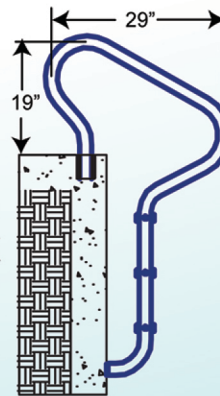

### RETURN TO DECK HANDRAILS & GRABRAILS

Part #	Width	Height
P- 326-RTD	26"	30"
P- 330-RTD	30"	30"
P- 340-RTD	40"	32"
P- 348-RTD	48"	32"
P- 448-RTD	48"	32"
RTD-340	40"	32"
RTD-348	48"	32"
RTD-448	48"	32"

Pool & Spa Rails, Ladders  
& Safety Railings also Available

### IN GROUND POOL LADDERS

Part #	Width	Height
P-324-L2	24"	44"
P-324-L3	24"	53"
P-324-L4	24"	62"
P-324-L5	24"	72"

Part #	Width	Height
P-529-L3 CAMELBACK	29"	55"

### "ELITE SERIES" POOL LADDERS

Part #	Width	Height
P-421-LP2	21"	43"
P-421-LP3	21"	53"
P-421-LP4	21"	63"
P-421-LP5	21"	73"

Safttron products have one of the best warranties for pool and spa rails in the industry and are guaranteed to be free from defects in workmanship or materials under normal use for a period of 5 years. For full warranty terms and conditions refer to: [www.safttron.com](http://www.safttron.com)