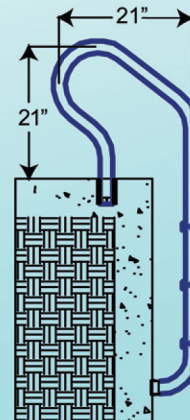

### IN GROUND POOL LADDERS

Part #	Width	Height
P-324-L2	24"	44"
P-324-L3	24"	53"
P-324-L4	24"	62"
P-324-L5	24"	72"

Part #	Width	Height
P-529-L3 CAMELBACK	29"	55"

### "ELITE SERIES" POOL LADDERS

Part #	Width	Height
P-421-LP2	21"	43"
P-421-LP3	21"	53"
P-421-LP4	21"	63"
P-421-LP5	21"	73"

Safttron products have one of the best warranties for pool and spa rails in the industry and are guaranteed to be free from defects in workmanship or materials under normal use for a period of 5 years. For full warranty terms and conditions refer to: [www.safttron.com](http://www.safttron.com)