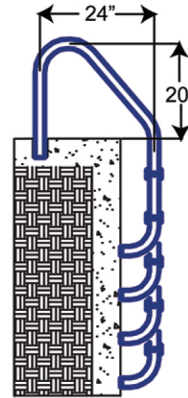

### RETURN TO DECK HANDRAILS & GRABRAILS

Part #	Width	Height
P- 326-RTD	26"	30"
P- 330-RTD	30"	30"
P- 340-RTD	40"	32"
P- 348-RTD	48"	32"
P- 448-RTD	48"	32"
RTD-340	40"	32"
RTD-348	48"	32"
RTD-448	48"	32"

### IN GROUND POOL LADDERS

Part #	Width	Height
P-324-L2	24"	44"
P-324-L3	24"	53"
P-324-L4	24"	62"
P-324-L5	24"	72"

Part #	Width	Height
P-529-L3 CAMELBACK	29"	55"