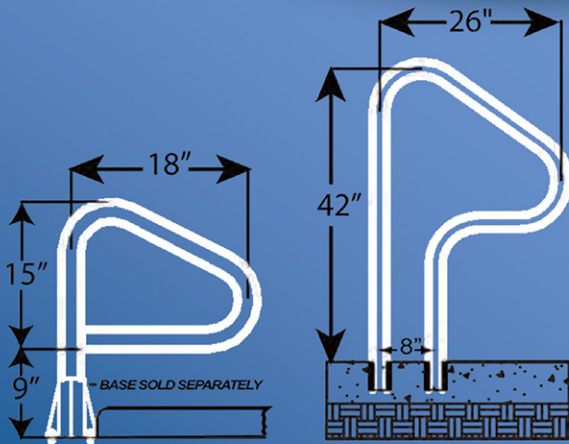

SÄFTRON

POOL RAILS, SPA RAILS, LADDERS & SAFETY RAILINGS

ABOVE-GROUND SPA RAILS

Floor Rails

SF-24-LT

SF-48 / SF-59

Step Rails

SS-36

Under-Spa Bracket

SUB-49 / SUB-59

Side & Floor Bracket

SSF-48 / SSF-59

All above-ground spa rails come with a Lift & Turn base and mounting hardware

IN-GROUND SPA RAILS

Floor Rails

SF-24