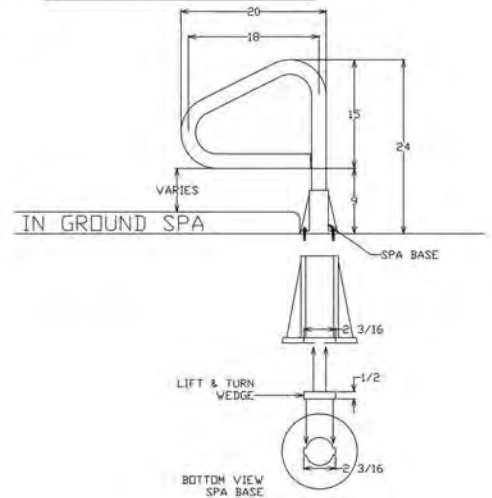

SAFTRON

Spa Floor Railing

Features

- High impact polymer exterior
- Galvanized steel reinforced interior
- Tubing: 1.90" OD, 1.38" ID
- Bends: 6" radius
- Wall thickness: .25"

Model	Description	Shipping Wt.	L	W	H
SF-24	18" W x 24" H, Single Post	9 lbs.	36"	21"	2"
SF-24-LT	18" W x 24" H, Single Post	9 lbs.	36"	21"	2"
SF-48	18" W x 48" H, Single Post	11 lbs.	49"	21"	2"
SF-59	18" W x 59" H, Single Post	13 lbs.	60"	21"	2"
SB-F	Lift & Turn Base	2 lbs.	6"	6"	6"

All measurements on center. SF-24 includes an escutcheon. SF-24-LT, SF-48, and SF-59 include Lift & Turn base and mounting hardware. When ordering, add the color to the end of the model number: (W) White, (B) Beige, (G) Gray, (T) Taupe, (BK) Black. Saftron ladders and rails are available in custom bends, sizes, and colors.

**SF-24 SPA RAILS
WITHOUT BASE**

SF-24-LT SPA RAILS

SF-48 SPA RAILS

SF-59 SPA RAILS