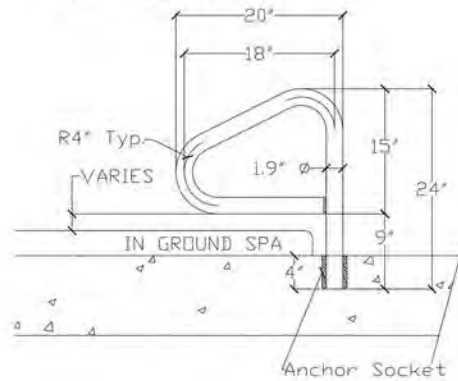

SAFTRON

Spa Floor Railing

Features

- High impact polymer exterior
- Galvanized steel reinforced interior
- Tubing: 1.90" OD, 1.38" ID
- Bends: 6" radius
- Wall thickness: .25"

Model	Description	Shipping Wt.	L	W	H
SF-24	18" W x 24" H, Single Post	9 lbs.	36"	21"	2"
SF-24-LT	18" W x 24" H, Single Post	9 lbs.	36"	21"	2"
SF-48	18" W x 48" H, Single Post	11 lbs.	49"	21"	2"
SF-59	18" W x 59" H, Single Post	13 lbs.	60"	21"	2"
SB-F	Lift & Turn Base	2 lbs.	6"	6"	6"

All measurements on center. SF-24 includes an escutcheon. SF-24-LT, SF-48, and SF-59 include Lift & Turn base and mounting hardware. When ordering, add the color to the end of the model number: (W) White, (B) Beige, (G) Gray, (T) Taupe, (BK) Black. Saftron ladders and rails are available in custom bends, sizes, and colors.

**SF-24 SPA RAILS
WITHOUT BASE**

SF-24-LT SPA RAILS

SF-48 SPA RAILS

SF-59 SPA RAILS