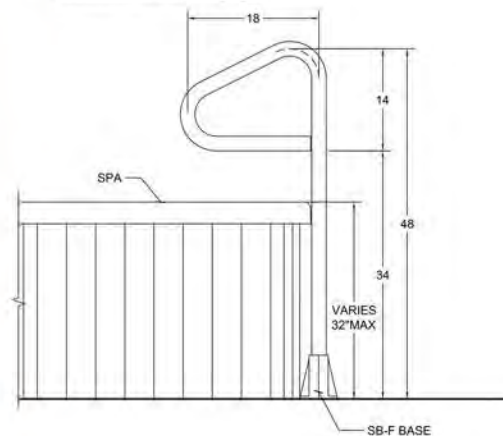

SAFTRON

Spa Floor Railing

Features

- High impact polymer exterior
- Galvanized steel reinforced interior
- Tubing: 1.90" OD, 1.38" ID
- Bends: 6" radius
- Wall thickness: .25"

Model	Description	Shipping Wt.	L	W	H
SF-24	18" W x 24" H, Single Post	9 lbs.	36"	21"	2"
SF-24-LT	18" W x 24" H, Single Post	9 lbs.	36"	21"	2"
SF-48	18" W x 48" H, Single Post	11 lbs.	49"	21"	2"
SF-59	18" W x 59" H, Single Post	13 lbs.	60"	21"	2"
SB-F	Lift & Turn Base	2 lbs.	6"	6"	6"

All measurements on center. SF-24 includes an escutcheon. SF-24-LT, SF-48, and SF-59 include Lift & Turn base and mounting hardware. When ordering, add the color to the end of the model number: (W) White, (B) Beige, (G) Gray, (T) Taupe, (BK) Black. Saftron ladders and rails are available in custom bends, sizes, and colors.

**SF-24 SPA RAILS
WITHOUT BASE**

SF-24-LT SPA RAILS

SF-48 SPA RAILS

SF-59 SPA RAILS