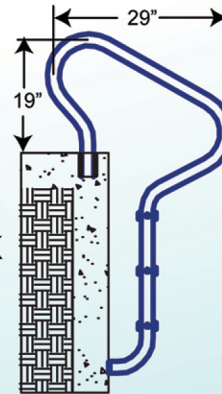

Specify Color
When Ordering:

RETURN TO DECK HANDRAILS & GRABRAILS

| Part # | Width | Height |
|------------|-------|--------|
| P- 326-RTD | 26" | 30" |
| P- 330-RTD | 30" | 30" |
| P- 340-RTD | 40" | 32" |
| P- 348-RTD | 48" | 32" |
| P- 448-RTD | 48" | 32" |
| RTD-340 | 40" | 32" |
| RTD-348 | 48" | 32" |
| RTD-448 | 48" | 32" |

Pool & Spa Rails, Ladders
& Safety Railings also Available

IN GROUND POOL LADDERS

| Part # | Width | Height |
|----------|-------|--------|
| P-324-L2 | 24" | 44" |
| P-324-L3 | 24" | 53" |
| P-324-L4 | 24" | 62" |
| P-324-L5 | 24" | 72" |

| Part # | Width | Height |
|-----------------------|-------|--------|
| P-529-L3 CAMELBACK | 29" | 55" |

"ELITE SERIES" POOL LADDERS

| Part # | Width | Height |
|-----------|-------|--------|
| P-421-LP2 | 21" | 43" |
| P-421-LP3 | 21" | 53" |
| P-421-LP4 | 21" | 63" |
| P-421-LP5 | 21" | 73" |