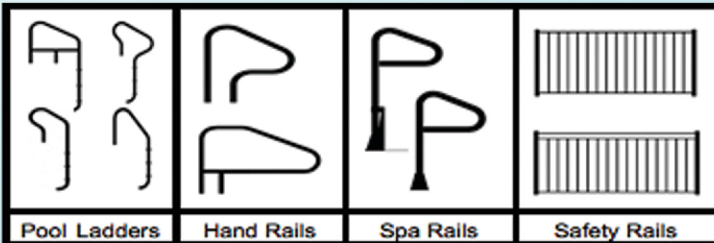

NO GROUNDING !!!
Non Corroding Composite
Anchor Socket

SAFTRON

High Impact Polymer Pool Ladders & Hand Rails

Miami (Manufacturer) Tel. 305-233-5511 Fax orders to: 941-751-2802

-  **Never Rust**
-  **Grounding / Bonding Not Required**
-  **Impervious to Pool Chemicals**
-  **Smooth, Glossy, Easy to Clean Surface**
-  **Will not Fade, Chip or Corrode**
-  **Custom Design and Colors Available**
-  **Available in 5 Colors to match any décor**

Specify Color
When Ordering:

RETURN TO DECK HANDRAILS & GRABRAILS

| Part # | Width | Height |
|------------|-------|--------|
| P- 326-RTD | 26" | 30" |
| P- 330-RTD | 30" | 30" |
| P- 340-RTD | 40" | 32" |
| P- 348-RTD | 48" | 32" |
| P- 448-RTD | 48" | 32" |
| RTD-340 | 40" | 32" |
| RTD-348 | 48" | 32" |
| RTD-448 | 48" | 32" |

Pool & Spa Rails, Ladders
& Safety Railings also Available

IN GROUND POOL LADDERS

| Part # | Width | Height |
|----------|-------|--------|
| P-324-L2 | 24" | 44" |
| P-324-L3 | 24" | 53" |
| P-324-L4 | 24" | 62" |
| P-324-L5 | 24" | 72" |

| Part # | Width | Height |
|-----------------------|-------|--------|
| P-529-L3 CAMELBACK | 29" | 55" |

"ELITE SERIES" POOL LADDERS

| Part # | Width | Height |
|-----------|-------|--------|
| P-421-LP2 | 21" | 43" |
| P-421-LP3 | 21" | 53" |
| P-421-LP4 | 21" | 63" |
| P-421-LP5 | 21" | 73" |