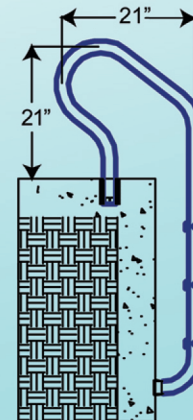

Specify Color
When Ordering:

RETURN TO DECK HANDRAILS & GRABRAILS

| Part # | Width | Height |
|------------|-------|--------|
| P- 326-RTD | 26" | 30" |
| P- 330-RTD | 30" | 30" |
| P- 340-RTD | 40" | 32" |
| P- 348-RTD | 48" | 32" |
| P- 448-RTD | 48" | 32" |
| RTD-340 | 40" | 32" |
| RTD-348 | 48" | 32" |
| RTD-448 | 48" | 32" |

Pool & Spa Rails, Ladders
& Safety Railings also Available

IN GROUND POOL LADDERS

| Part # | Width | Height |
|----------|-------|--------|
| P-324-L2 | 24" | 44" |
| P-324-L3 | 24" | 53" |
| P-324-L4 | 24" | 62" |
| P-324-L5 | 24" | 72" |

| Part # | Width | Height |
|-----------------------|-------|--------|
| P-529-L3 CAMELBACK | 29" | 55" |

"ELITE SERIES" POOL LADDERS

| Part # | Width | Height |
|-----------|-------|--------|
| P-421-LP2 | 21" | 43" |
| P-421-LP3 | 21" | 53" |
| P-421-LP4 | 21" | 63" |
| P-421-LP5 | 21" | 73" |