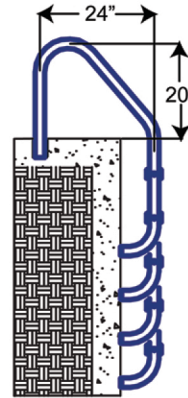

NO GROUNDING !!!
Non Corroding Composite
Anchor Socket

SAFTRON

High Impact Polymer Pool Ladders & Hand Rails

Miami (Manufacturer) Tel. 305-233-5511 Fax orders to: 941-751-2802

-  **Never Rust**
-  **Grounding / Bonding Not Required**
-  **Impervious to Pool Chemicals**
-  **Smooth, Glossy, Easy to Clean Surface**
-  **Will not Fade, Chip or Corrode**
-  **Custom Design and Colors Available**
-  **Available in 5 Colors to match any décor**

Specify Color
When Ordering:

RETURN TO DECK HANDRAILS & GRABRAILS

| Part # | Width | Height |
|------------|-------|--------|
| P- 326-RTD | 26" | 30" |
| P- 330-RTD | 30" | 30" |
| P- 340-RTD | 40" | 32" |
| P- 348-RTD | 48" | 32" |
| P- 448-RTD | 48" | 32" |
| RTD-340 | 40" | 32" |
| RTD-348 | 48" | 32" |
| RTD-448 | 48" | 32" |

Pool & Spa Rails, Ladders
& Safety Railings also Available

IN GROUND POOL LADDERS

| Part # | Width | Height |
|----------|-------|--------|
| P-324-L2 | 24" | 44" |
| P-324-L3 | 24" | 53" |
| P-324-L4 | 24" | 62" |
| P-324-L5 | 24" | 72" |

| Part # | Width | Height |
|-----------------------|-------|--------|
| P-529-L3 CAMELBACK | 29" | 55" |

"ELITE SERIES" POOL LADDERS

| Part # | Width | Height |
|-----------|-------|--------|
| P-421-LP2 | 21" | 43" |
| P-421-LP3 | 21" | 53" |
| P-421-LP4 | 21" | 63" |
| P-421-LP5 | 21" | 73" |