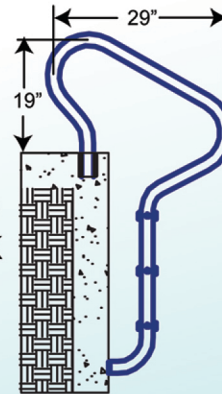

Specify Color
When Ordering:

RETURN TO DECK HANDRAILS & GRABRAILS

| Part # | Width | Height |
|------------|-------|--------|
| P- 326-RTD | 26" | 30" |
| P- 330-RTD | 30" | 30" |
| P- 340-RTD | 40" | 32" |
| P- 348-RTD | 48" | 32" |
| P- 448-RTD | 48" | 32" |
| RTD-340 | 40" | 32" |
| RTD-348 | 48" | 32" |
| RTD-448 | 48" | 32" |

**Pool & Spa Rails, Ladders
& Safety Railings also Available**

IN GROUND POOL LADDERS

| Part # | Width | Height |
|----------|-------|--------|
| P-324-L2 | 24" | 44" |
| P-324-L3 | 24" | 53" |
| P-324-L4 | 24" | 62" |
| P-324-L5 | 24" | 72" |

| Part # | Width | Height |
|-----------------------|-------|--------|
| P-529-L3 CAMELBACK | 29" | 55" |

"ELITE SERIES" POOL LADDERS

| Part # | Width | Height |
|-----------|-------|--------|
| P-421-LP2 | 21" | 43" |
| P-421-LP3 | 21" | 53" |
| P-421-LP4 | 21" | 63" |
| P-421-LP5 | 21" | 73" |