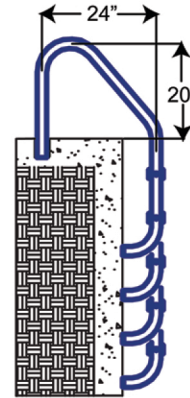

NO GROUNDING !!!
Non Corroding Composite
Anchor Socket

SAFTRON

High Impact Polymer Pool Ladders & Hand Rails

Miami (Manufacturer) Tel. 305-233-5511 Fax orders to: 941-751-2802

-  **Never Rust**
-  **Grounding / Bonding Not Required**
-  **Impervious to Pool Chemicals**
-  **Smooth, Glossy, Easy to Clean Surface**
-  **Will not Fade, Chip or Corrode**
-  **Custom Design and Colors Available**
-  **Available in 5 Colors to match any décor**

Specify Color
When Ordering:

RETURN TO DECK HANDRAILS & GRABRAILS

| Part # | Width | Height |
|------------|-------|--------|
| P- 326-RTD | 26" | 30" |
| P- 330-RTD | 30" | 30" |
| P- 340-RTD | 40" | 32" |
| P- 348-RTD | 48" | 32" |
| P- 448-RTD | 48" | 32" |
| RTD-340 | 40" | 32" |
| RTD-348 | 48" | 32" |
| RTD-448 | 48" | 32" |

**Pool & Spa Rails, Ladders
& Safety Railings also Available**

IN GROUND POOL LADDERS

| Part # | Width | Height |
|----------|-------|--------|
| P-324-L2 | 24" | 44" |
| P-324-L3 | 24" | 53" |
| P-324-L4 | 24" | 62" |
| P-324-L5 | 24" | 72" |

| Part # | Width | Height |
|-----------------------|-------|--------|
| P-529-L3 CAMELBACK | 29" | 55" |

"ELITE SERIES" POOL LADDERS

| Part # | Width | Height |
|-----------|-------|--------|
| P-421-LP2 | 21" | 43" |
| P-421-LP3 | 21" | 53" |
| P-421-LP4 | 21" | 63" |
| P-421-LP5 | 21" | 73" |