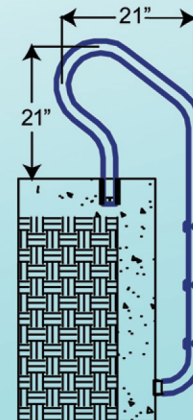

Specify Color
When Ordering:

RETURN TO DECK HANDRAILS & GRABRAILS

| Part # | Width | Height |
|------------|-------|--------|
| P- 326-RTD | 26" | 30" |
| P- 330-RTD | 30" | 30" |
| P- 340-RTD | 40" | 32" |
| P- 348-RTD | 48" | 32" |
| P- 448-RTD | 48" | 32" |
| RTD-340 | 40" | 32" |
| RTD-348 | 48" | 32" |
| RTD-448 | 48" | 32" |

**Pool & Spa Rails, Ladders
& Safety Railings also Available**

IN GROUND POOL LADDERS

| Part # | Width | Height |
|----------|-------|--------|
| P-324-L2 | 24" | 44" |
| P-324-L3 | 24" | 53" |
| P-324-L4 | 24" | 62" |
| P-324-L5 | 24" | 72" |

| Part # | Width | Height |
|-----------------------|-------|--------|
| P-529-L3 CAMELBACK | 29" | 55" |

"ELITE SERIES" POOL LADDERS

| Part # | Width | Height |
|-----------|-------|--------|
| P-421-LP2 | 21" | 43" |
| P-421-LP3 | 21" | 53" |
| P-421-LP4 | 21" | 63" |
| P-421-LP5 | 21" | 73" |