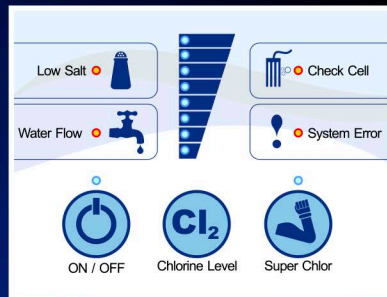

5
YEAR
LIMITED TRANSFERABLE
WARRANTY

SOLD BY POOL PROFESSIONALS ONLY

PureChlor

Salt Chlorine Generator

5
YEAR
LIMITED TRANSFERABLE
WARRANTY

3 Different Sizes

Model	Pool Volume (gallons)	Cl Output (lbs /24 hours)
CLG115A	15,000	.75
CLG125A	25,000	1.15
CLG140A	40,000	1.65

Power Supply

- No unexpected shutdowns due to water temperature or salt conditions
- PureChlor will produce chlorine down to 50 degrees and 500 ppm salt
- High levels of salt or high temperatures do not produce a shutdown
- Open range electrical connection for 120/240V- no rewiring or adjustment
- Power supply features double heat sink for extreme conditions

Salt Cell

- PureChlor cells have been produced in the same ISO 9001 factory for 15 years
- Cell body made from premium materials with UV inhibitors
- Pressure tested and certified to 100 psi
- Plates utilize a 10,000 hour commercial grade ruthenium coating
- Quick connects to power supply for clean, dry connection