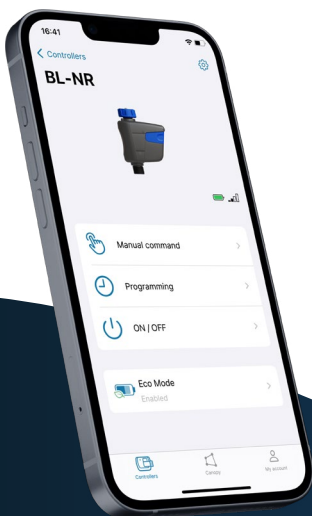

## Watering / Misting Mode

Using the MySOLEM app, instantly switch from watering mode to misting mode.

## Robust & Weatherproof

The BL-NR is reinforced with a new brass ring, screwed directly onto the tap nose for a sturdy and lasting fit.

## MySOLEM Asynchronous Mode

With Asynchronous Mode, create your program on MySOLEM.com or on your smartphone, then transfer it to your controller at close range via Bluetooth® using the MySOLEM app.

Install. Program. It's ready.