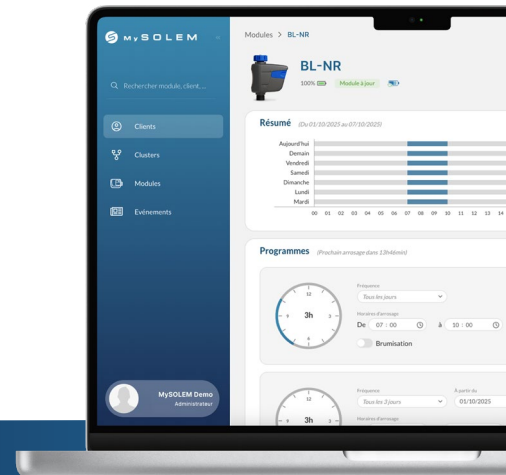

## Watering / Misting Mode

Using the MySOLEM app, instantly switch from watering mode to misting mode.

## MySOLEM Asynchronous Mode

With Asynchronous Mode, create your program on MySOLEM.com or on your smartphone, then transfer it to your controller at close range via Bluetooth® using the MySOLEM app.

Install. Program. It's ready.