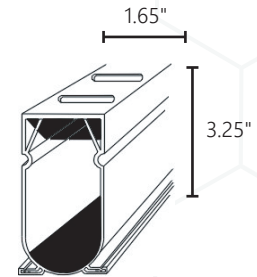

## POOL DECK DRAINS & GRATES

3-BAR GRATE & FRAME

2"×4" DECK DRAIN, 2" FIP×2"S

NEW 3" ROUND DECK DRAIN

### CMP 10FT DECK DRAINS

Eight Couplers per Carton  
 Four End Adapters per Carton  
 Sold in Carton Quantities Only