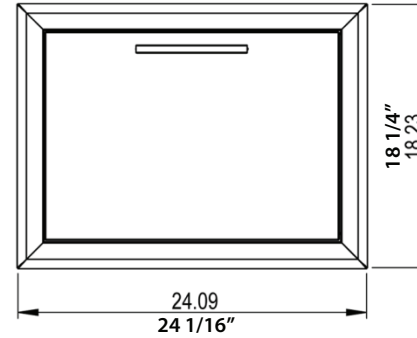

K00AA3414

SABER® Drop-In Ice Chest

Top View

Front View

Left Side View