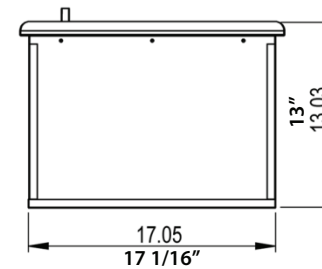

K00AA3414

SABER® Drop-In Ice Chest

Top View

Front View

Left Side View