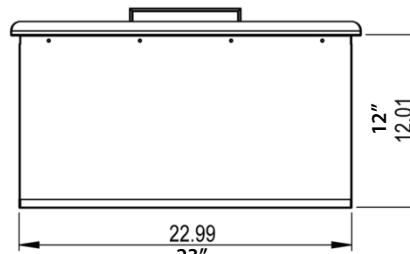

K00AA3414

SABER® Drop-In Ice Chest

Top View

Front View

Left Side View